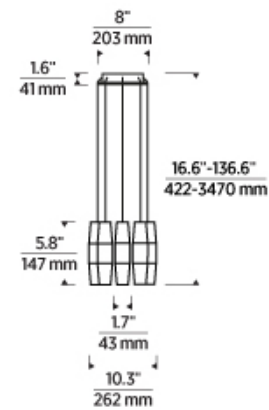

## LAMPING

Includes 120V-277V 28.8 watts, 1824 delivered lumens, 2700K LED module. Dimmable with most LED compatible ELV and TRIAC dimmers. Ships with 11 feet of field-cutttable matte black cord. Can be installed on a sloped ceiling up to 45° when swag hooks are used.

## SPECIFICATIONS

PRIMARY MATERIAL	Aluminum or Brass
SHADE MATERIAL	Crystal
NET WEIGHT	24 lbs
HEIGHT	5.8in
WIDTH	10.3in
LENGTH	10.3in
UP LIGHT / DOWN LIGHT / BOTH?	
WET LISTED	
DAMP LISTED	
DRY LISTED	
MIN. HANGING HEIGHT	16.6in
MAX HANGING HEIGHT	136.6in
TOTAL CORD LENGTH	132in
TOTAL STEM LENGTH	
STEM QTY	
SLOPED CEILING ADAPTABLE?	N/A
GENERAL LISTING	ETL Listed
INCLUDES	