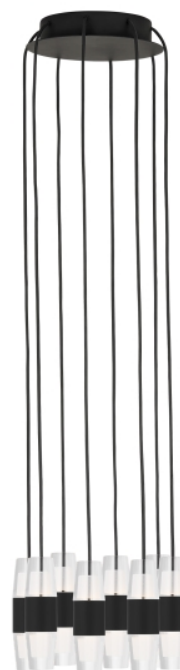

# LASSELL SHORT 8 LIGHT CHANDELIER

VISUAL COMFORT & CO.

## PRODUCT FEATURES

- Contemporary design for modern spaces
- Canopy ships with 12 feet of cable per pendant which can be easily cut in the field
- Crystal with inner laser etching
- This item is made of natural brass. It is a living finish that will patina and warm with age which adds richness. If it gets an uneven patina or spots, a brass cleaner can restore the finish
- Modern finishes available

## LAMPING

Includes 120V-277V 28.8 watts, 1824 delivered lumens, 2700K LED module. Dimmable with most LED compatible ELV and TRIAC dimmers. Ships with 11 feet of field-cutttable matte black cord. Can be installed on a sloped ceiling up to 45° when swag hooks are used.

## ORDERING INFORMATION

SLCH385	COLOR TEMP	FINISH
	27 2700K	NB NATURAL BRASS B NIGHTSHADE BLACK

SLCH385 \_\_\_\_\_

JOB NAME \_\_\_\_\_

NOTES \_\_\_\_\_