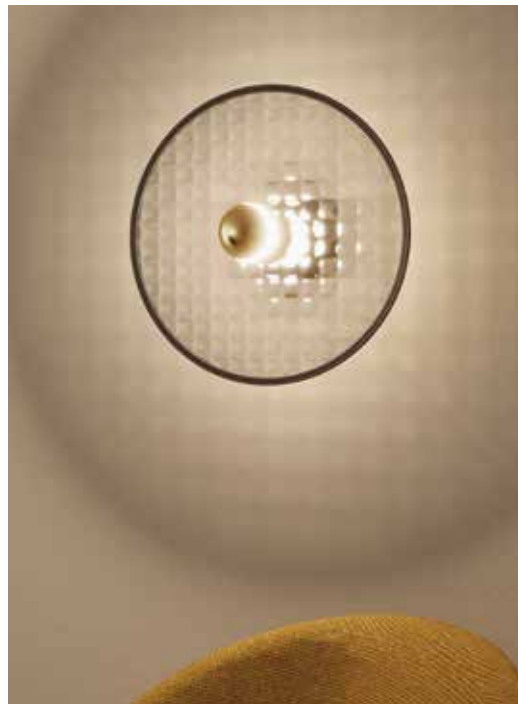

LASS

Wall lamp

A1053 + 1225/30

Designed by Fornasevi

DESCRIPTION

FINISHINGS

Steel / Textured glass

MATERIALES

Acero / Cristal texturizado

FINISHINGS

Steel:

Shine Gold

Chrome

White

Black

ACABADOS

Metal:

Oro Brillo

Cromo

Blanco

Negro

SPECIFICATIONS

E27 Max. 60W (Not included)

220-240V, 50/60Hz

IP20, Class I

ESPECIFICACIONES

E27 Max. 60W (No incluida)

220-240 V, 50/60 Hz

IP20, Clase I