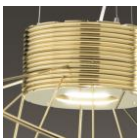

Available colors

OR
Gold