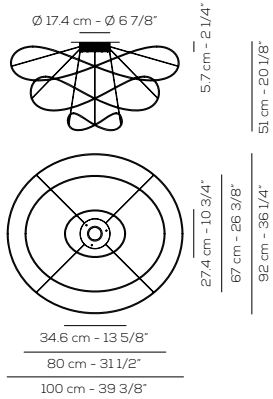

Typology: CEILING LAMP

Ratings

- Built in line voltage **LED** module
- CCT 3000 K
- Downlight
- Installs over 4 in. octagonal J-box
- Supply voltage ~220-240V
- Switch mode: on-off, dimmable trailing edge
- Metal frame

UP HOOPS 3

lb 8.82 ft³ 15.185

Product code composition

HOOPS / DRIVER INCLUDED

Type	Article	Colours / Finish	Source
UP	HOOPS 3	OR gold / OR gold NE black / NE black	LED 17W - diffused beam 3000K other CCT options available upon request

Luminous flux for all built-in LED luminaires is shown at source level.
 Technical data could be subject to alteration without notice. Axo Light does not provide legal guarantee for the accuracy of this data sheet.