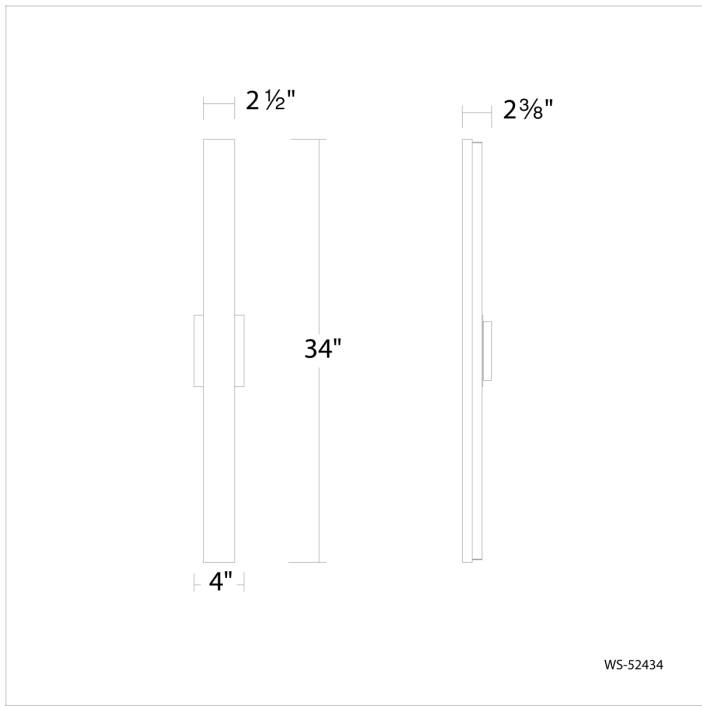

Project: _____

Location: _____

Fixture Type: _____

Catalog Number: _____

AVAILABLE FINISHES:

Lanza

WS-52434

PRODUCT DESCRIPTION

Streamlined and simple. An elegant bar of organic Spanish Alabaster is mounted on a rectangular plate. When lit, this slim sconce offers luxurious, softly diffused illumination.

FEATURES

- ACLED driverless technology
- First class quality Spanish alabaster
- Natural alabaster with unique veining in each crafted piece
- Conversion plate included for 4" junction box
- Trimless spackle cover available for 4" square junction box recessed in drywall thicknesses of 1/2", 5/8", 1", and 1-1/4"; accessory not included and can be ordered separately (model# MKCP-3040-WT)
- 0-10V dimming option available (special order), unit dimensions: 3.4" x 1.2" x 0.5" (model#LDS065M010AFE-LO1)

SPECIFICATIONS

Rated Life	54000 Hours
Standards	ETL, cETL,Damp Location Listed,ADA
Input	120 VAC,50/60Hz
Dimming	ELV: 100-5%,TRIAC: 100-5%
Mounting	Can be mounted on wall in all orientations
Color Temp	3000K
CRI	90
Construction	Extruded aluminum body with alabaster shade

REPLACEMENT PARTS

RPL-GLA-52434 - Alabaster

Model & Size	Color Temp	Finish	LED Watts	LED Lumens	Delivered Lumens
WS-52434 34"	3000K	AB Aged Brass	38.8W	3743	1718
	3000K	BK Black	38.8W	3743	1718

Example: **WS-52434-BK**

For custom requests please contact customs@modernforms.com