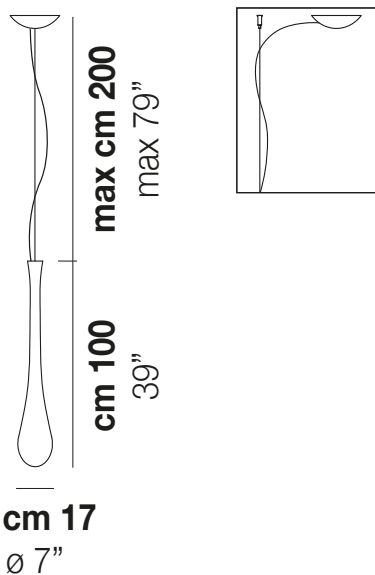

LACRIMA

Design Paolo Crepax

LACRIMA SP P

Available in two sizes, thanks to its long teardrop shape, Lacrima is the ideal solution for staircases or high ceilings.

LACRIMA SP P

TECHNICAL DATA:

CERTIFICATIONS:

LIGHT SOURCES

LED Type	Power	Voltage/Freq	Beam Angle
LED 2700K DIM2	1x60W	120V/60HZ	E26
LED 2700K DIM3	1x12 W	120V/60HZ	Led 2700 K 12 W 35 V 1500 lm DIM2 Phase Cut
LED 2700K DIM3	1x12 W	120V/60HZ	Led 2700 K 12 W 35 V 1500 lm DIM3 0-10V, Push
LED 3000K DIM2	1x12 W	120V/60HZ	Led 3000 K 12 W 35 V 1600 lm DIM2 Phase Cut
LED 3000K DIM3	1x12 W	120V/60HZ	Led 3000 K 12 W 35 V 1600 lm DIM3 0-10V, Push

VOLUME	Mc 0,16
GROSS WEIGHT	Kg 7
NET WEIGHT	Kg 4

[download](#)

SHADE FINISHING

BCLU

FRAME FINISHING

NI

OTHER VERSION AVAILABLE

Click on the version to go to the web version of the product