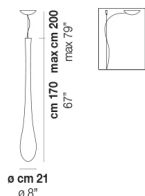

VOLUME	Mc 0,16
GROSS WEIGHT	Kg 7
NET WEIGHT	Kg 4

[download](#)

SHADE FINISHING

BCLU

FRAME FINISHING

NI

OTHER VERSION AVAILABLE

Click on the version to go to the web version of the product