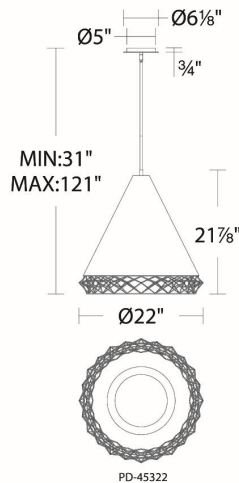

LINE DRAWING: