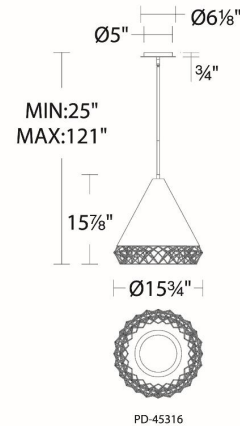

LINE DRAWING: