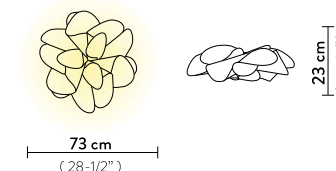

Materials: Lentiflex® or Cristalflex®

With: Patented Light Source with Magnetic hanging System

Weight: net 4,08 lbs - gross 15,43 lbs

Packaging: 39,37 x 31,89 x h. 19,69 in

ÉTOILE/LA BELLE ÉTOILE SUSPENSION

Weight: net 3,64 lbs - gross 13,23 lbs

Packaging: 31,89 x 29,53 x h. 19,69 in

FINISH	SIZE	PRODUCT CODE	EAN CODE	CANOPY DETAILS
 LA BELLE ÉTOILE WHITE	L	ETOSL00WHT01T00LEDUS		Ø 7,48 x h. 1,97 in 
	S	ETOSS00WHT01T00LEDUS	8024727077185	
	ACCESSORIES			
	6M CABLE KIT			
	DALI ACC00DAL0UNI000F0 CASAMBI ACC00CAI0220000G0			
 LA BELLE ÉTOILE BLACK	L	ETOSL00BLK01T00LEDUS	8024727091563	Ø 7,48 x h. 1,97 in 
	S	ETOSS00BLK01T00LEDUS	8024727091570	
	ACCESSORIES			
	6M CABLE KIT			
	DALI ACC00DAL0UNI000F0 CASAMBI ACC00CAI0220000G0			
 ÉTOILE PRISMA	L	ETOSL00PRS01T00LEDUS		Ø 7,48 x h. 1,97 in 
	S	ETOSS00PRS01T00LEDUS	8024727077437	
	ACCESSORIES			
	6M CABLE KIT			
	DALI ACC00DAL0UNI000F0 CASAMBI ACC00CAI0220000G0			

Weight: net 3,97 lbs - gross 8,82 lbs

Packaging: 31,5 x 31,5 x h. 11,81 in

FINISH	PRODUCT CODE	EAN CODE	DETAILS
 LA BELLE ÉTOILE WHITE	ETOCS00WHT0000LEDUS	8024727077307	Magnetic hanging System  magnets ↑
	ACCESSORIES		
	DALI ACC00DAL0UNI000F0		
	CASAMBI ACC00CAI0220000G0		
 LA BELLE ÉTOILE BLACK	ETOCS00BLK0000LEDUS	8024727091556	Magnetic hanging System  magnets ↑
	ACCESSORIES		
	DALI ACC00DAL0UNI000F0		
	CASAMBI ACC00CAI0220000G0		
 ÉTOILE PRISMA	ETOCS00PRS0000LEDUS	8024727077383	Magnetic hanging System  magnets ↑
	ACCESSORIES		
	DALI ACC00DAL0UNI000F0		
	CASAMBI ACC00CAI0220000G0		