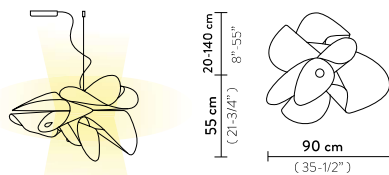

ÉTOILE / LA BELLE ÉTOILE DESIGN BY ADRIANO RACHELE

ÉTOILE/LA BELLE ÉTOILE SUSPENSION LARGE

Light Source: 21W - 110~240 Vac/40 Vdc - 2.830 Lumen - 2.700 Kelvin - CRI >90, Integrated LED

Dimmable: Triac Trailing Edge

Materials: Lentiflex® or Cristalflex®

With: Patented Light Source with Magnetic hanging System

Weight: net 4,08 lbs - gross 15,43 lbs

Packaging: 39,37 x 31,89 x h. 19,69 in

ÉTOILE/LA BELLE ÉTOILE SUSPENSION

Weight: net 3,64 lbs - gross 13,23 lbs

Packaging: 31,89 x 29,53 x h. 19,69 in

FINISH	SIZE	PRODUCT CODE	EAN CODE	CANOPY DETAILS
 LA BELLE ÉTOILE WHITE	L	ETOSL00WHT01T00LEDUS		Ø 7,48 x h. 1,97 in 
	S	ETOSS00WHT01T00LEDUS	8024727077185	
	ACCESSORIES			
	6M CABLE KIT			
	DALI ACC00DAL0UNI000F0 CASAMBI ACC00CAI0220000G0			
 LA BELLE ÉTOILE BLACK	L	ETOSL00BLK01T00LEDUS	8024727091563	Ø 7,48 x h. 1,97 in 
	S	ETOSS00BLK01T00LEDUS	8024727091570	
	ACCESSORIES			
	6M CABLE KIT			
	DALI ACC00DAL0UNI000F0 CASAMBI ACC00CAI0220000G0			
 ÉTOILE PRISMA	L	ETOSL00PRS01T00LEDUS		Ø 7,48 x h. 1,97 in 
	S	ETOSS00PRS01T00LEDUS	8024727077437	
	ACCESSORIES			
	6M CABLE KIT			
	DALI ACC00DAL0UNI000F0 CASAMBI ACC00CAI0220000G0			