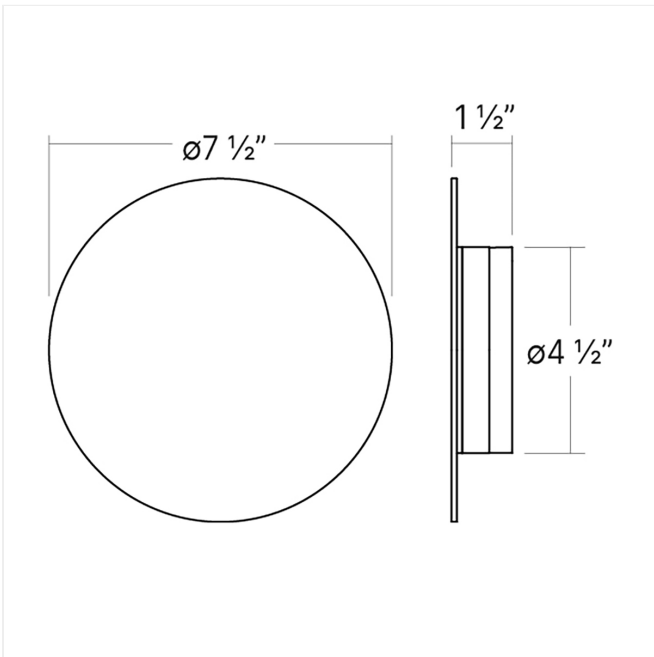

# LP Round Sconce Spec Sheet

SKU: 7527.97

Pared-down and straightforward, LP's refined, hard-edge wall mounted presence creates evenly diffused LED spatial compositions. This collection's indirect ambient light counters its round and square shapes and creates a halo effect against the wall or ceiling. This timeless geometric form is ideal for any indoor or outdoor architectural space. This collection can be scaled for larger residential, hospitality and commercial settings. LP's IP65 rating paired with the subtle ambient light it projects make it an ideal collection for outdoor locations.

## Dimensions

|                        |       |
|------------------------|-------|
| Diameter:              | 7.5"  |
| Canopy/Backplate/Base: | 4.5"  |
| Shape:                 | Round |
| Size:                  | Round |