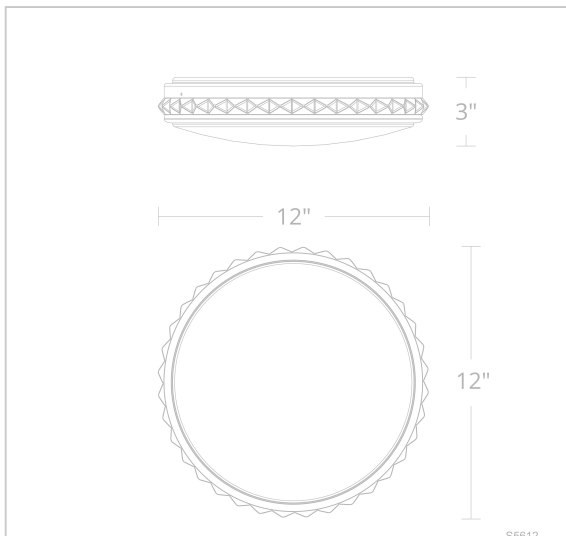

Kristally

S9912

LINE DRAWING

DESCRIPTION

Bring an element of luxury to your space with Kristally, a stunning luminaire that combines dual layers of exquisite crystal encased within lustrous metal bands. This modern masterpiece radiates a halo of brilliant illumination, courtesy of integrated LEDs ingeniously refracted through precision optics, creating a mesmerizing spectacle of sparkling light points.

FEATURES

- Radiance™ Crystal Dust diffuser
- 4CCT adjustability switch. Set from 3000K/3500K/4000K/5000K
- Driver concealed within the fixture

CRYSTAL OPTIONS

Radiance
Crystal Dust
(RD)

FINISH OPTIONS

Aged Brass
(-700)

Black
(-18)

SPECIFICATIONS

Light Source	LED
CRI	90
Dimming	ELV, Triac
Standards	ETL/cETL, Title 24

REPLACEMENT PARTS

RPL-GLA-S5612 - Replacement Glass

Model	Finish	Crystal	Size	CCT	Weight	Voltage	Wattage	LED Lumens	Delivered Lumens
S9912	- 18 - 700	RD	12"	3000K/3500K/ 4000K/5000K	8.7lbs	120V	28W	2400	Up To 1700