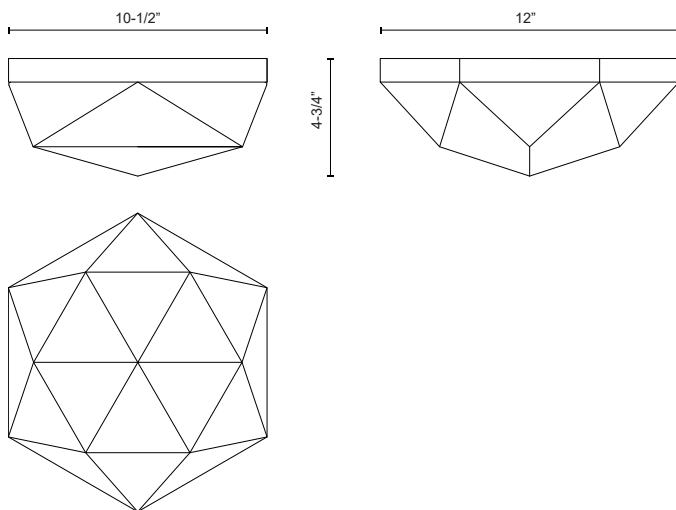

alora mood

P. 1.855.855.8926

CANADA: 19054 28TH Avenue Surrey - BC V3Z 6M3

USA: 3035 E. Lone Mountain Rd - Las Vegas, NV, 89081

KRYSTA FM424512

FIXTURE DIMENSIONS	L12" x W10-1/2" x H4-3/4"
LAMP TYPE	E12
MAX WATTAGE	40W
BULB QTY	2
BULBS INCLUDED	No
VOLTAGE	120V
GLASS DETAILS	Opal Glass
MATERIAL	Steel + Glass
ILLUMINATION DIRECTION	Down
LOCATION	Dry
PAINT FINISH	BG01; MB01;

[D - Diameter, L - Length, W - Width, H - Height, E - Extension]

AVAILABLE FINISHES:

FM424512BGOP
Brushed
Gold/Opal Matte
Glass

FM424512MBOP
Matte Black/Opal
Matte Glass

*For complete warranty terms, please visit: www.aloralighting.com/warranty