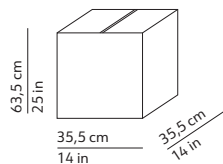

### CODES AND DIMENSIONS / CODICI E DIMENSIONI

509433N

### PACKAGING / IMBALLO

Volume: 0.072 m<sup>3</sup> / 2.531 ft<sup>3</sup>  
Gross weight: 5.5 kg / 12.1 lbs