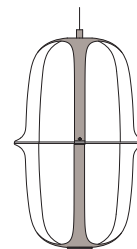

STRUCTURE / STRUTTURA

Black / Nero
RAL 9005
Matt / Opaco

Metallic coated structure
Struttura in metallo verniciato

FURTHER INFORMATION / INFORMAZIONI AGGIUNTIVE

230V
or 120V Feeding / Alimentazione

Light source / Sorgente luminosa
board LED 1x25W - 2700 K - 2750 lm - CRI>90

Dimmable / Dimmerabile
Phase Cut

Suspension lamp
Lampada a sospensione

Canopy - diam. 5.9in h. 1.8in - colour black RAL 9005
fixed to the ceiling with not provided screws (2-4)
Rosone - diam. 15cm h. 4.5cm - colore nero RAL 9005
fissato a soffitto con tasselli (2-4) non forniti

Black cord set - length ca. 70.9 in
different lengths on request
Cavo di alimentazione nero - lunghezza ca. 180cm
altre lunghezze su richiesta