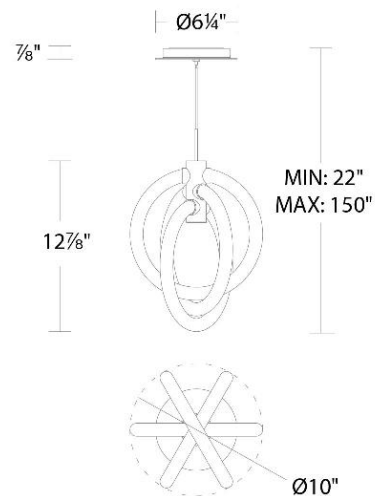

WAC LIGHTING

Knot

Mini Pendant 4CCT

Fixture Type: _____

Catalog Number: _____

Project: _____

Location: _____

Model & Size	Color Temp	Finish	LED Watts	LED Lumens	Delivered Lumens
PD-27413 13"	2700K	AB Aged Brass	27 W	4000	2045
	3000K	BK Black	27 W	4000	2045
	3500K		27 W	4000	2045
	4000K		27 W	4000	2045

Example: **PD-27413-40-BK**

For custom requests please contact customs@wacighting.com

DESCRIPTION

Charming. This dynamic mini pendant is comprised rings interlinked together to create a stunning structure of light. Suspended by an aircraft cable with an elegant metal collar for a clean transition.

SPECIFICATIONS

Color Temp:	2700K,3000K,3500K,4000K
Input:	120/277V,50/60Hz
CRI:	90
Dimming:	ELV: 100-10% ,TRIAC: 100-5%
Rated Life:	50000 Hours
Standards:	ETL, cETL Damp Location Listed
Construction:	Aluminum hardware with silicon diffuser

FINISHES:

LINE DRAWING:

PD-27413