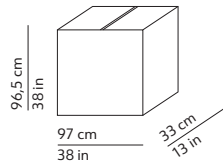

### PACKAGING / IMBALLO

Volume: 0.316 m<sup>3</sup> / 11.155 ft<sup>3</sup>  
Gross weight: 16 kg / 35.2 lbs