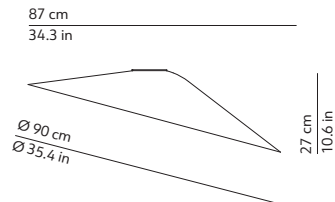

### CODES AND DIMENSIONS / CODICI E DIMENSIONI

510434B27 / 510434B30  
510434-XXX27 / 510434-XXX30

### PACKAGING / IMBALLO

Volume: 0.316 m<sup>3</sup> / 11.155 ft<sup>3</sup>  
Gross weight: 16 kg / 35.2 lbs