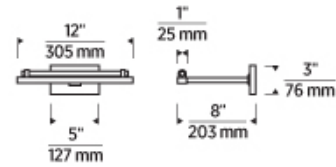

SLPCT14 _____

JOB NAME _____

NOTES _____

KAL 12 PICTURE LIGHT

VISUAL COMFORT & Co.

SPECIFICATIONS

PRIMARY MATERIAL	Aluminum or Brass
SHADE MATERIAL	Acrylic
NET WEIGHT	2.5 lbs
HEIGHT	3in
WIDTH	8.2in
LENGTH	12in
MIN. EXTENSION FROM WALL	8.2in
UP LIGHT / DOWN LIGHT / BOTH?	
WET LISTED	
DAMP LISTED	
DRY LISTED	
UP / DOWN	
HORIZONTAL / VERTICAL	
WALL / CEILING MOUNT	
GENERAL LISTING	ETL Listed
ADA COMPLIANT	
INCLUDES	