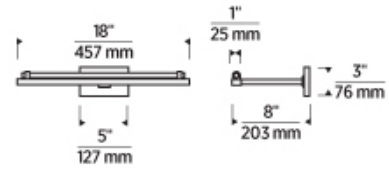

SLPCT15 _____

JOB NAME _____

NOTES _____

KAL 18 PICTURE LIGHT

VISUAL COMFORT & Co.

SPECIFICATIONS

| | |
|-------------------------------|-------------------|
| PRIMARY MATERIAL | Aluminum or Brass |
| SHADE MATERIAL | Acrylic |
| NET WEIGHT | 3.5 lbs |
| HEIGHT | 3in |
| WIDTH | 8in |
| LENGTH | 18in |
| MIN. EXTENSION FROM WALL | 8in |
| UP LIGHT / DOWN LIGHT / BOTH? | |
| WET LISTED | |
| DAMP LISTED | |
| DRY LISTED | |
| UP / DOWN | |
| HORIZONTAL / VERTICAL | |
| WALL / CEILING MOUNT | |
| GENERAL LISTING | ETL Listed |
| ADA COMPLIANT | |
| INCLUDES | |