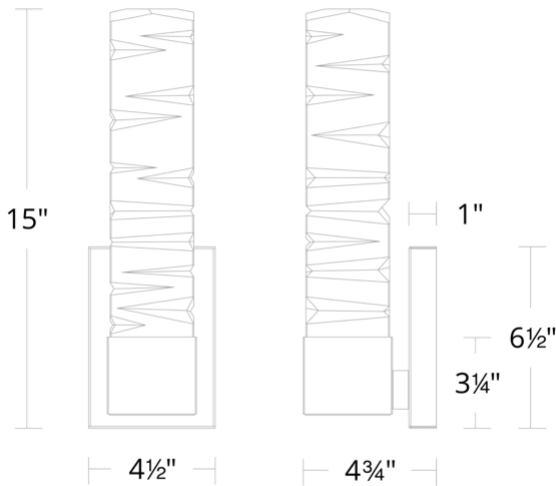

FEATURES

- Driver concealed within the canopy
- Thick sculptural K9 faceted crystal with distinct asymmetrical cuts

SPECIFICATIONS

Rated Life	50000 Hours
Standards	ETL, cETL, Damp Location Listed, Title 24 JA8: 2019 Compliant
Input	120/277V, 50/60Hz
Dimming	ELV
Mounting	Can be mounted on wall in all orientations
Color Temp	3500K
CRI	90
Construction	Extruded aluminum body with thick K9 crystal shade

REPLACEMENT PARTS

RPL-GLA-58115 - Replacement Crystal

WS-58115

Model & Size	Color Temp	Finish	LED Watts	LED Lumens	Delivered Lumens
WS-58115 15"	3500K	AB Aged Brass	8.1W	665	466
	3500K	BK Black	8.1W	665	466
	3500K	BN Brushed Nickel	8.1W	665	466