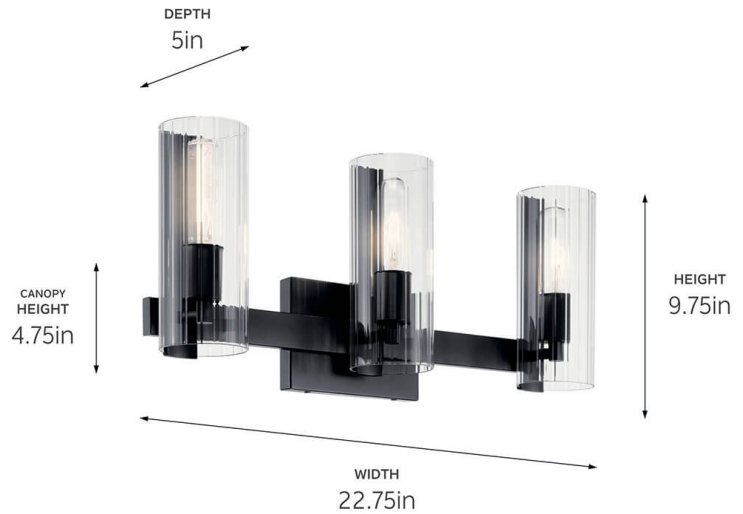

SPECIFICATIONS

Certifications/Qualifications

ADA Compliant	No
Prop65	No
Location Rating	Damp kichler.com/warranty

Dimensions

Height	9.75"
Width	22.75"
Height From Center Of Wall Opening (Spec Sheet)	7.5"
Extension	5"
Weight	4.6 LBS
Canopy Height	4.75"
Canopy Width	7"
Canopy Depth	1"

Electrical

Input Voltage	120 V

Light Source

Light Source	Bulb
Lamp Included	Not Included
# Of Bulbs/LED Modules	3
Max Or Nominal Watt	60 W
Lamp Type	A, T10
Socket Type	E26 (Medium)
Dimmable	Yes

Mounting/Installation

Interior/Exterior	Interior Product
Mounting Weight	3.1 LBS
Lead Wire Length	6
Wire Connectors	Wire Nuts

FIXTURE ATTRIBUTES

Housing/Glass

Primary Material	Steel
Shade Included	No
Shade Dimensions	3.75 DIA

Product/Ordering Information

SKU	55168BK
Finish	Black
UPC	783927044493

Finishes

- Black
- Brushed Nickel
- Champagne Bronze
- Polished Nickel