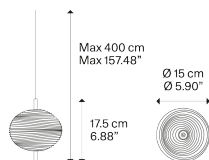

Jefferson mini

Light source

LED
2700 K
3 W / 450 lm
350 mA
CRI 90
MacAdam 3-Step

LED included

Structure: Metal

 Black Chrome
 Gold

Diffuser: Bohemian crystal

 Clear Crystal
 Clear Crystal