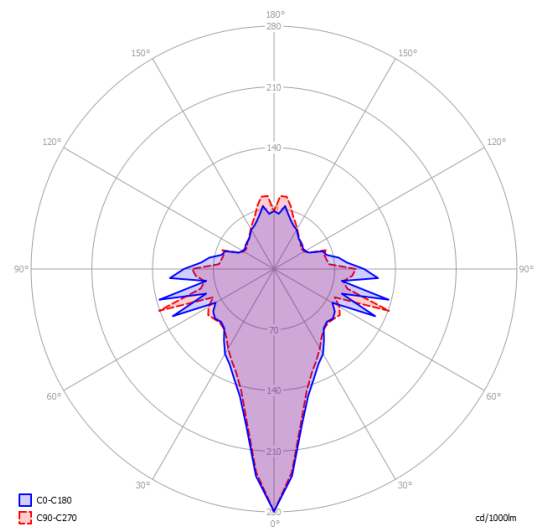

Jefferson mini

LED
2700 K
3 W / 450 lm
350 mA
CRI 90
MacAdam 3-Step

Photometric data