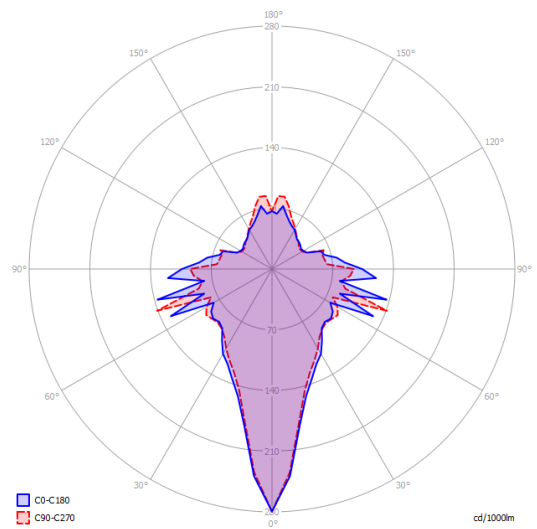

Jefferson small

Light source

LED  
2700 K  
3 W / 450 lm  
350 mA  
CRI 90  
MacAdam 3-Step

LED included

Structure: Metal

-  Black Chrome
-  Gold

Diffuser: Bohemian crystal

-  Clear Crystal
-  Clear Crystal

## Photometric data