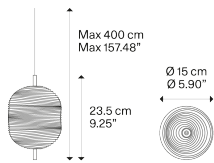

Jefferson small

Light source

LED  
2700 K  
3 W / 450 lm  
350 mA  
CRI 90  
MacAdam 3-Step

LED included

Structure: Metal

-  Black Chrome
-  Gold

Diffuser: Bohemian crystal

-  Clear Crystal
-  Clear Crystal