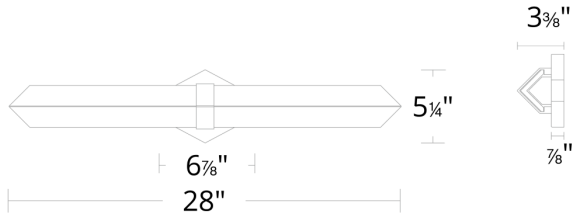

WS-20428

Project: _____

Location: _____

Fixture Type: _____

Catalog Number: _____

AVAILABLE FINISHES:

Javelin

WS-20428

PRODUCT DESCRIPTION

Light interaction. Lit from behind by hidden LEDs, an arrow of Spanish Alabaster embraced by a metallic band creates a luminous glow from natural veining and patterning inherent to this lovely stone.

FEATURES

- Driver concealed within the canopy
- First class quality Spanish alabaster
- Natural alabaster with unique veining in each crafted piece

SPECIFICATIONS

Rated Life	50000 Hours
Standards	ETL, cETL, Damp Location Listed, ADA
Input	120/277V, 50/60Hz
Dimming	ELV: 100-5%, TRIAC: 100-10%
Mounting	Can be mounted on wall in all orientations
Color Temp	3000K
CRI	90
Construction	Steel body with extruded aluminum frame and alabaster shade

REPLACEMENT PARTS

RPL-GLA-20428 - Alabaster

Model & Size	Color Temp	Finish	LED Watts	LED Lumens	Delivered Lumens
WS-20428 28"	3000K	AB Aged Brass	28.1W	2520	1342
	3000K	BN Brushed Nickel	28.1W	2520	1342

Example: **WS-20428-BN**

For custom requests please contact customs@modernforms.com