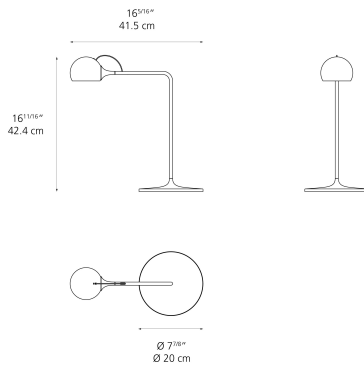

Colors & Finishes

■ Anthracite grey

Materials

- Aluminum body & head
- Steel base

*Integrated light source

Features & Accessories

- Fully adjustable magnetic head
- Extra electrical wire can be hidden within the base
- Interchangeable plug options accommodate most electrical outlets for global diversity
- Cordset length: 78"

Dimensions

Packaging

1 Box

1 x 18-3/16" x 14" x 18-3/16" / 5.51 lbs - 46 cm x 35.5 cm x 46 cm / 2.5 kg

Light distribution

Direct

Luminaire weight

4.41 lbs / 2 kg