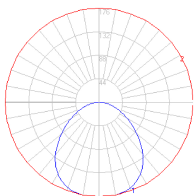

Dimensions

Packaging

1 Box

1 x 18-3/16" x 14" x 18-3/16" / 5.51 lbs - 46 cm x 35.5 cm x 46 cm / 2.5 kg

Light distribution

Direct

Luminaire weight

4.41 lbs / 2 kg

Red = Max Cd. Through Vertical plane

Blue = Max Cd. Through Horizontal plane

Warranty