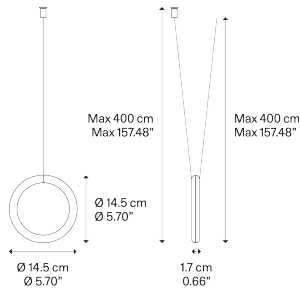

IVY V, Design by Vittorio Massimo

Model IVY V

IVY is a minimal, geometric lighting piece composed of a ring hanging on a cable, which gives power to a made to measure LED module. Designed with single and double cables (IVY I and IVY V respectively), IVY responds to the need for flexibility, an increasingly contemporary theme in architectural practice and restoration, allowing the luminaire to be released from its ceiling derivation.

IVY V

Light source

LED
3000 K
3 W / 480 lm
120 V
CRI 92
MacAdam 3-Step

LED included

Structure: Metal

Code 2700 K

Code 3000 K

17820 2035U

17820 4535U

17820 6735U

Net weight: 1.28 lbs

Parcels: 1

IP20

Energy Saving

Dim Triac

EAC