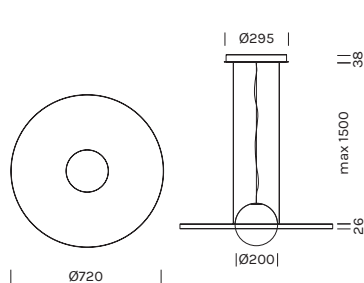

SOSPENSIONE / SUSPENSION

IRVING SILENCE**Vetro, lamierino microforato fonoassorbente****Luce diffusa****Driver: incluso****Colore cavo: nero**

Glass, microperforated soundabsorbing metal-sheet

Diffused light

Driver: included

Cable color: black

8150	M 2700K	W 3000K	N 4000K
Potenza/ Power	1x 8,7W	1x 8,7W	1x 8,7W
Lumen	1x 1009 lm	1x 1052 lm	1x 1087 lm
CRI	>90	>90	>90
Alimentazione/ Supply	220-240Vac	220-240Vac	220-240Vac

Articolo Item	Temperatura Temperature	Finitura Finish
8150	M W N	-NO 