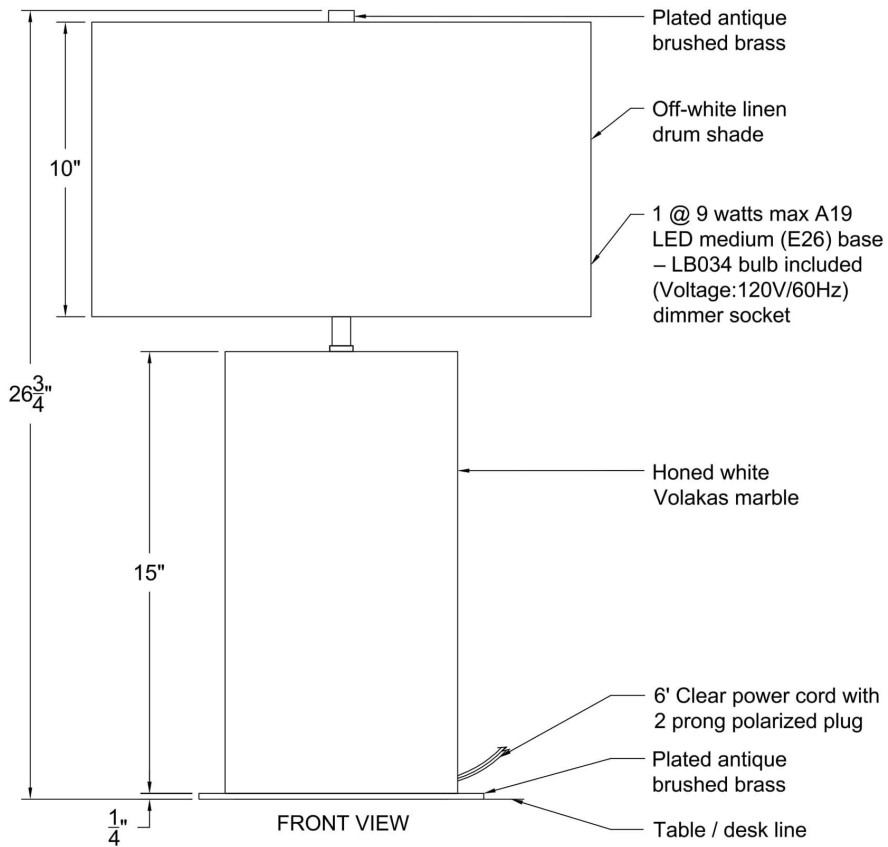

TOP VIEW

FRONT VIEW

Item number:  
LPT1258

Product name:  
Irisa

Overall dimensions:  
17"W x 26 3/4"H x 10"D

**RENWIL**<sup>®</sup>  
EST. 1967