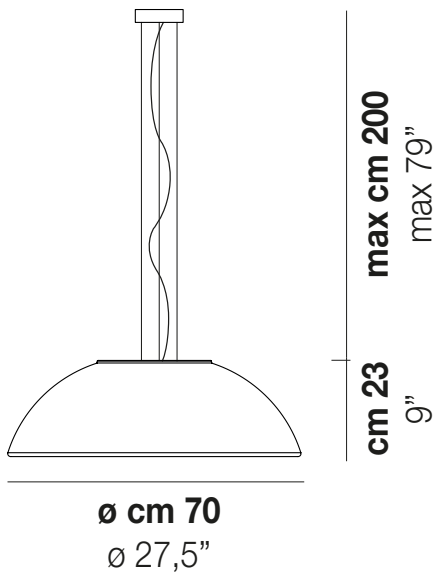

INFINITA

Design Renato Toso, Noti Massari & Associati

INFINITA SP 70

Available in suspension, ceiling and wall versions. It is the perfect answer for those looking for a large lamp. The diffuser, especially in the larger size, offers a large surface area despite an essential metal frame. A new 70 cm size is added to the collection in both ceiling and suspension versions.

INFINITA SP 70

TECHNICAL DATA:

CERTIFICATIONS:

LIGHT SOURCES

LED	Power	Voltage	Beam Angle	Dimming
LED 2700K DIM2	1x26W	39V	3700 lm	Phase Cut
LED 2700K DIM3	1x26W	39V	3700 lm	0-10V, Push
LED 3000K DIM2	1x26W	39V	3700 lm	Phase Cut
LED 3000K DIM2	1x26W	39V	3700 lm	0-10V, Push

VOLUME	Mc 0,47
GROSS WEIGHT	Kg 19
NET WEIGHT	Kg 13

download

SHADE FINISHING

BCST

FRAME FINISHING

BC

OTHER VERSION AVAILABLE

Click on the version to go to the web version of the product