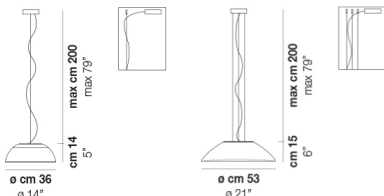

INFINITA

Design Renato Toso, Noti Massari & Associati

INFINITA SP 70

Available in suspension, ceiling and wall versions. It is the perfect answer for those looking for a large lamp. The diffuser, especially in the larger size, offers a large surface area despite an essential metal frame. A new 70 cm size is added to the collection in both ceiling and suspension versions.

INFINITA SP 70

TECHNICAL DATA:

CERTIFICATIONS:

LIGHT SOURCES

LED	Power	Voltage	Beam Angle	Dimming
LED 2700K DIM2	1x26W	39V	3700 lm	Phase Cut
LED 2700K DIM3	1x26W	39V	3700 lm	0-10V, Push
LED 3000K DIM2	1x26W	39V	3700 lm	Phase Cut
LED 3000K DIM2	1x26W	39V	3700 lm	0-10V, Push

VOLUME	Mc 0,47
GROSS WEIGHT	Kg 19
NET WEIGHT	Kg 13

download

SHADE FINISHING

BCST

FRAME FINISHING

BC

OTHER VERSION AVAILABLE

Click on the version to go to the web version of the product