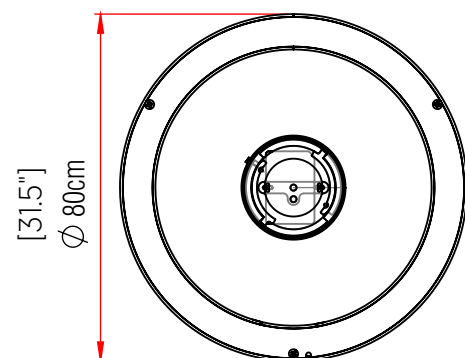

1468LED [LED]

Name: Horizon Accord Pendant 1468LED
 Collection: Horizon
 Application: Pendant
 Construction: Natural Wood Venner, MDF and Acrylic

Specifications

Light Source: Integrated LED Tape
 Driver Location: Canopy
 Color Temperature: 3000K, 3500K and 4000K
 Dimming Option: 0-10V, ELV/TRIAC
 CRI: 90
 Delivered Lumens: 2058 lm
 Total Power: 57 W
 Input Voltage: 110V - 277V
 Input Frequency: 60 Hz
 Canopy Dimension: N/A
 Height Adjustment Limit: 10'
 Weight: N/A

Fixture Image

Technical Drawing

Photometric Graph

Standards

Item code	Finish Option ^①	Cable Color ^②	Color Temperature	Dimming Option	Hanging Option ^③
<input type="text"/>	<input type="text"/>	<input type="text"/>	<input type="text"/>	<input type="text"/>	<input type="text"/>
	If Double Finish Option <input type="text"/> Outside • <input type="text"/> Inside	BLACK SILVER WHITE	30K - 3000K* 35K - 3500K 40K - 4000K	0-10V ELV/TRIAC	CE CA