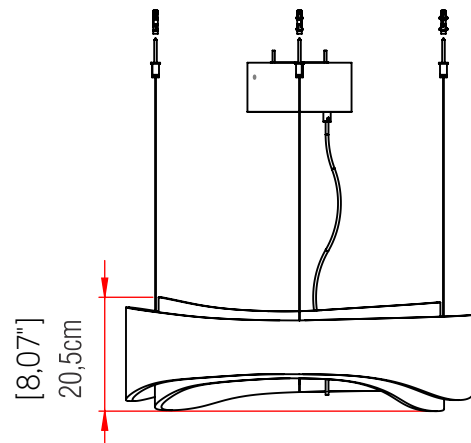

1468LED [LED]

Name: Horizon Accord Pendant 1468LED
 Collection: Horizon
 Application: Pendant
 Construction: Natural Wood Venner, MDF and Acrylic

Specifications

Light Source: Integrated LED Tape
 Driver Location: Canopy
 Color Temperature: 3000K, 3500K and 4000K
 Dimming Option: 0-10V, ELV/TRIAC
 CRI: 90
 Delivered Lumens: 2058 lm
 Total Power: 57 W
 Input Voltage: 110V - 277V
 Input Frequency: 60 Hz
 Canopy Dimension: N/A
 Height Adjustment Limit: 10'
 Weight: N/A

Fixture Image

Technical Drawing

Photometric Graph

Standards

Item code	Finish Option ^①	Cable Color ^②	Color Temperature	Dimming Option	Hanging Option ^③
<input type="text"/>	<input type="text"/>	<input type="text"/>	<input type="text"/>	<input type="text"/>	<input type="text"/>
	If Double Finish Option <input type="text"/> Outside • <input type="text"/> Inside	BLACK SILVER WHITE	30K - 3000K* 35K - 3500K 40K - 4000K	0-10V ELV/TRIAC	CE CA