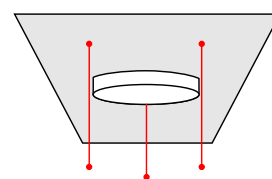

Hanging Options ^③

CE - Suspended on Ceiling