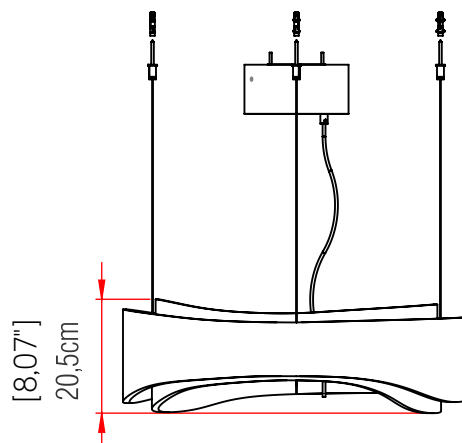

1469LED [LED]

Name: Horizon Accord Pendant 1469LED
Collection: Horizon
Application: Pendant
Construction: Natural Wood Venner, MDF and Acrylic

Specifications

Light Source: Integrated LED Tape
Driver Location: Canopy
Color Temperature: 3000K, 3500K and 4000K
Dimming Option: 0-10V, ELV/TRIAC
CRI: 90
Delivered Lumens: 2575 lm
Total Power: 73 W
Input Voltage: 110V - 277V
Input Frequency: 60 Hz
Canopy Dimension: N/A
Height Adjustment Limit: 10'
Weight: N/A

Fixture Image

Technical Drawing

Photometric Graph

Standards