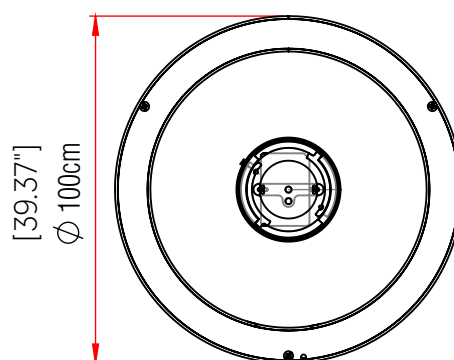

1469LED [LED]

Name: Horizon Accord Pendant 1469LED
Collection: Horizon
Application: Pendant
Construction: Natural Wood Venner, MDF and Acrylic

Specifications

Light Source: Integrated LED Tape
Driver Location: Canopy
Color Temperature: 3000K, 3500K and 4000K
Dimming Option: 0-10V, ELV/TRIAC
CRI: 90
Delivered Lumens: 2575 lm
Total Power: 73 W
Input Voltage: 110V - 277V
Input Frequency: 60 Hz
Canopy Dimension: N/A
Height Adjustment Limit: 10'
Weight: N/A

Fixture Image

Technical Drawing

Photometric Graph

Standards