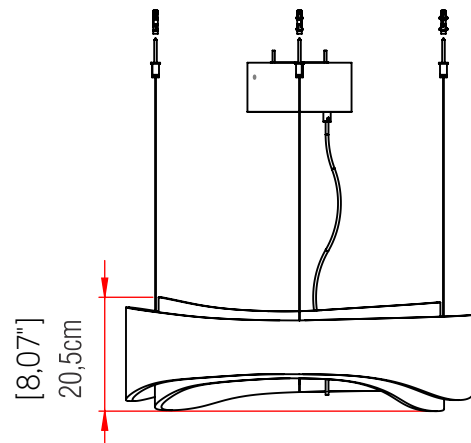

1467LED [LED]

Name: Horizon Accord Pendant 1467LED
 Collection: Horizon
 Application: Pendant
 Construction: Natural Wood Venner, MDF and Acrylic

Specifications

Light Source: Integrated LED Tape
 Driver Location: Canopy
 Color Temperature: 3000K, 3500K and 4000K
 Dimming Option: 0-10V, ELV/TRIAC
 CRI: 90
 Delivered Lumens: 1545 lm
 Total Power: 43 W
 Input Voltage: 110V - 277V
 Input Frequency: 60 Hz
 Canopy Dimension: N/A
 Height Adjustment Limit: 10'
 Weight: N/A

Fixture Image

Technical Drawing

Photometric Graph

Standards

Item code	Finish Option ^①	Cable Color ^②	Color Temperature	Dimming Option	Hanging Option ^③
<input type="text"/>	<input type="text"/>	<input type="text"/>	<input type="text"/>	<input type="text"/>	<input type="text"/>
	If Double Finish Option <input type="text"/> Outside • <input type="text"/> Inside i	BLACK SILVER WHITE	30K - 3000K* 35K - 3500K 40K - 4000K	0-10V ELV/TRIAC	CE CA