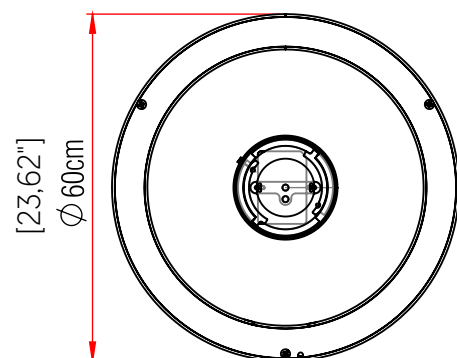

1467LED [LED]

Name: Horizon Accord Pendant 1467LED
 Collection: Horizon
 Application: Pendant
 Construction: Natural Wood Venner, MDF and Acrylic

Specifications

Light Source: Integrated LED Tape
 Driver Location: Canopy
 Color Temperature: 3000K, 3500K and 4000K
 Dimming Option: 0-10V, ELV/TRIAC
 CRI: 90
 Delivered Lumens: 1545 lm
 Total Power: 43 W
 Input Voltage: 110V - 277V
 Input Frequency: 60 Hz
 Canopy Dimension: N/A
 Height Adjustment Limit: 10'
 Weight: N/A

Fixture Image

Technical Drawing

Photometric Graph

Standards

Item code	Finish Option ^①	Cable Color ^②	Color Temperature	Dimming Option	Hanging Option ^③
<input type="text"/>	<input type="text"/>	<input type="text"/>	<input type="text"/>	<input type="text"/>	<input type="text"/>
	If Double Finish Option <input type="text"/> Outside • <input type="text"/> Inside i	BLACK SILVER WHITE	30K - 3000K* 35K - 3500K 40K - 4000K	0-10V ELV/TRIAC	CE CA