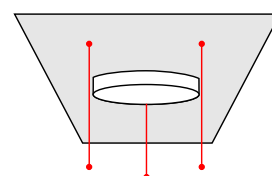

Hanging Options ^③

CE - Suspended on Ceiling