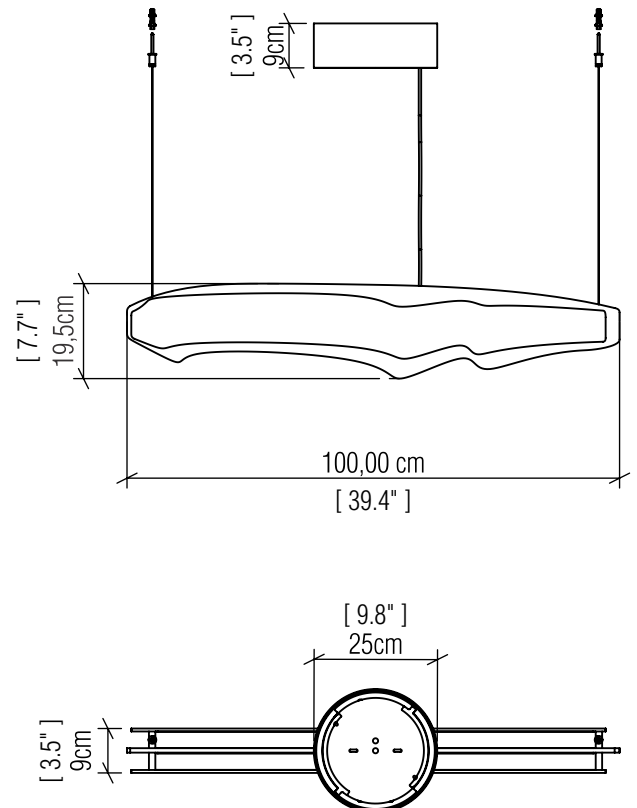

1470LED [LED]

Name: Horizon Accord Pendant 1470LED
 Collection: Horizon
 Application: Pendant
 Construction: Natural Wood Venner, MDF and Acrylic

Specifications

Light Source: Integrated LED Tape
 Driver Location: Canopy
 Color Temperature: 3000K, 3500K and 4000K
 Dimming Option: 0-10V, ELV/TRIAC
 CRI: 90
 Delivered Lumens: 2696 lm
 Total Power: 47 W
 Input Voltage: 120V - 277V
 Input Frequency: 60 Hz
 Canopy Dimension: N/A
 Height Adjustment Limit: 10'
 Weight: N/A

Fixture Image

Technical Drawing

Photometric Graph

Standards