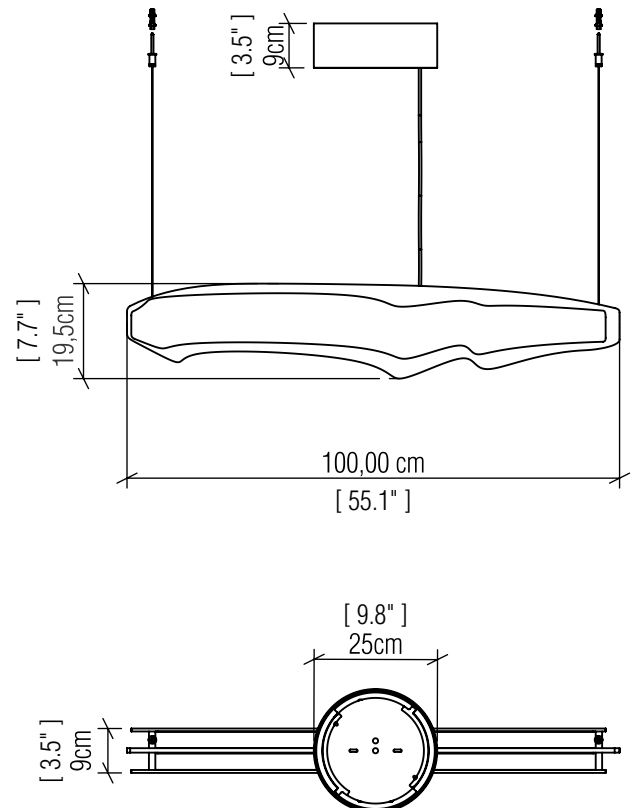

### Specifications

Light Source: Integrated LED Tape  
 Driver Location: Canopy  
 Color Temperature: 3000K, 3500K and 4000K  
 Dimming Option: 0-10V, ELV/TRIAC  
 CRI: 90  
 Delivered Lumens: 3774 lm  
 Total Power: 65 W  
 Input Voltage: 120V - 277V  
 Input Frequency: 60 Hz  
 Canopy Dimension: N/A  
 Height Adjustment Limit: 10'  
 Weight: N/A

### Technical Drawing