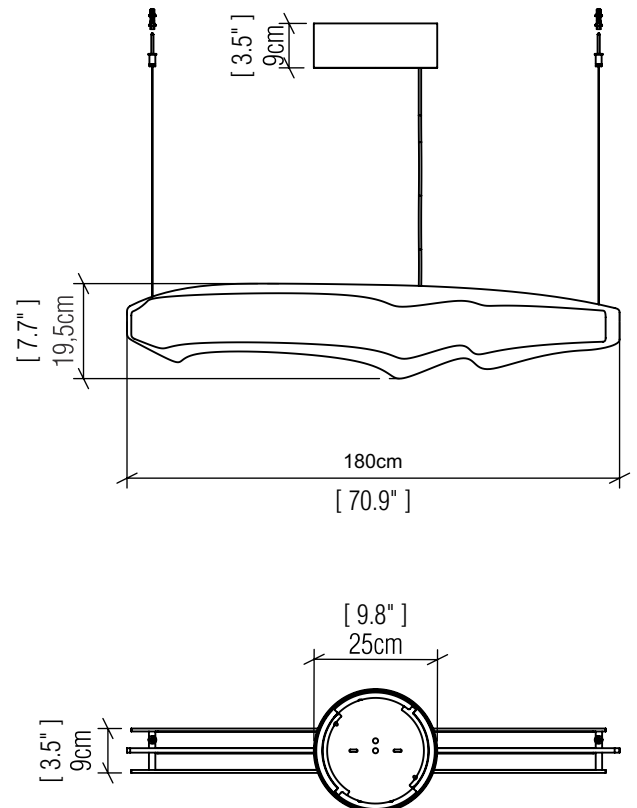

1472LED [LED]

Name: Horizon Accord Pendant 1472LED
 Collection: Horizon
 Application: Pendant
 Construction: Natural Wood Venner, MDF and Acrylic

Specifications

Light Source: Integrated LED Tape
 Driver Location: Canopy
 Color Temperature: 3000K, 3500K and 4000K
 Dimming Option: 0-10V, ELV/TRIAC
 CRI: 90
 Delivered Lumens: 4853 lm
 Total Power: 83 W
 Input Voltage: 120V - 277V
 Input Frequency: 60 Hz
 Canopy Dimension: N/A
 Height Adjustment Limit: 10'
 Weight: N/A

Fixture Image

Technical Drawing

Photometric Graph

Standards