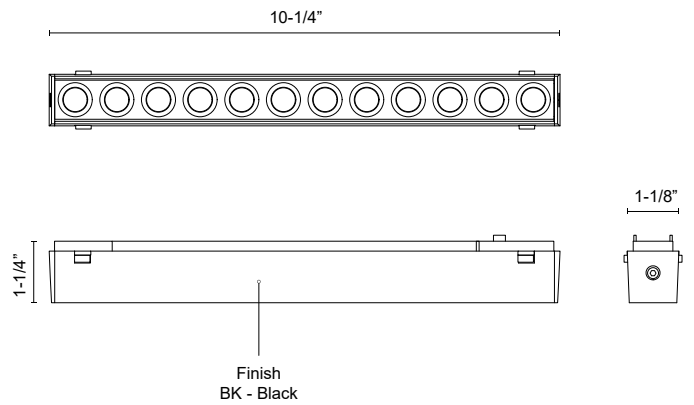

DESCRIPTION

Introducing the Holo track head for the Kuzco Trilo track system. This multi-cell design provides ample downwards illumination along any configuration of the Trilo track system. Available in two sizes to fit the needs of your space.

SPECIFICATION DETAILS

Fixture Dimensions	L10-1/4" x W1-1/8" x H1-1/4"
Light Source	Low Voltage LED
Wattage	12W
Delivered Lumens	560lm* (@3000K); 650lm* (@4000K);
Voltage	48V, with DC Class 2 LED driver (see available canopy/driver options)
Color Temperature	3000K; 4000K;
CRI (Ra)	90CRI
LED Rated Life	50,000 hours
Location	Dry
CEC Title 24 JA8	Yes, JA8-2022

* For custom options, consult factory for details.

* For warranty information, please visit www.kuzcolighting.com/warranty

COMMENT