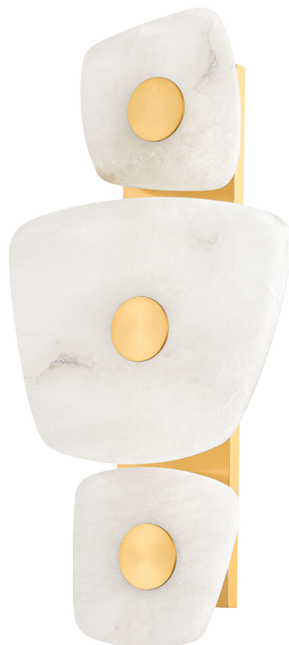

HOLMDEL

7803-AGB

Marrying artistry with innovation, slabs of natural alabaster are illuminated by LED technology in this enchanting fixture. Supported by an Aged Brass framework, each alabaster shape is entirely unique, enhancing the bespoke nature of the composition. As a sconce or semi-flush in two sizes, Holmdel is a treasure of modern design.

*Due to the one-of-a-kind nature of the medium, exact colors and patterns may vary slightly from the image shown.

FINISHES

Aged Brass (AGB)

DIMENSIONS

Height: 23.25"

Width/Diameter: 11.5"

Length: "

Minimum Height: "

Maximum Height: "

Canopy/Backplate: 4.75"

Hanging Type:

Product Weight: 11.14lb

GLASS

Attachment:

Glass 1:

Glass 2:

Color Temp.: 2700k

Lumens: 425

Title 24: No

Field Serviceable: No

HOLMDEL

7803-AGB

SHIPPING

Carton 1: 22" x 19" x 7"