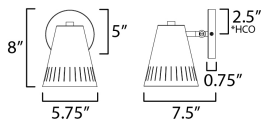

LAMPING

INPUT VOLTAGE : 120V
BULB : 1 x 60W Incandescent E26 Medium , 60W Total
BULB INCLUDED : (Not Included)
DIMMABLE :
LIGHTING_DIRECTION : Up&Down