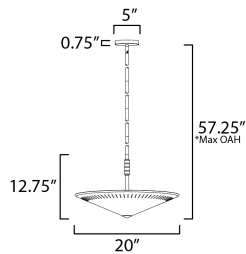

**MEASUREMENTS**

DIMENSION : 20" W x 12.75" H  
 MAX OAH : 57.25" OAH  
 CANOPY : 5" W x 0.75" H  
 HANGING WEIGHT : 10.25 lb

**LAMPING**

INPUT VOLTAGE : 120V  
 BULB : 3 x 60W Incandescent E26 Medium , 180W Total  
 BULB INCLUDED : (Not Included)  
 DIMMABLE :