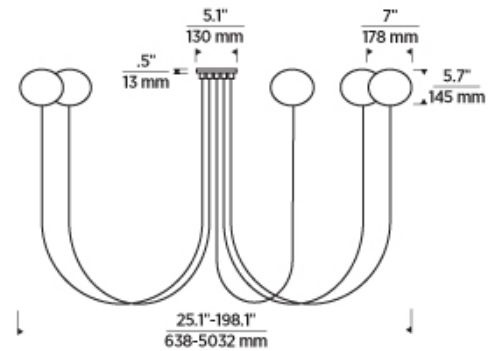

## LAMPING

Includes 50 watts, 3250 total delivered lumens, 2700K LED module. Dimmable with most LED compatible ELV, TRIAC and 0-10V dimmers. Ships with 18 feet of field-cuttable black cable. Can be installed on a sloped ceiling up to 45°. 120V-277V.

## SPECIFICATIONS

PRIMARY MATERIAL	Steel
SHADE MATERIAL	Glass
NET WEIGHT	12.5 lbs
HEIGHT	5.7in
WIDTH	25.1in
LENGTH	25.1in
UP LIGHT / DOWN LIGHT / BOTH?	
WET LISTED	
DAMP LISTED	
DRY LISTED	
MIN. HANGING HEIGHT	5.7in
MAX HANGING HEIGHT	5.7in
TOTAL CORD LENGTH	216in
TOTAL STEM LENGTH	
STEM QTY	
SLOPED CEILING ADAPTABLE?	Yes 45° Max
GENERAL LISTING	ETL Listed
INCLUDES	