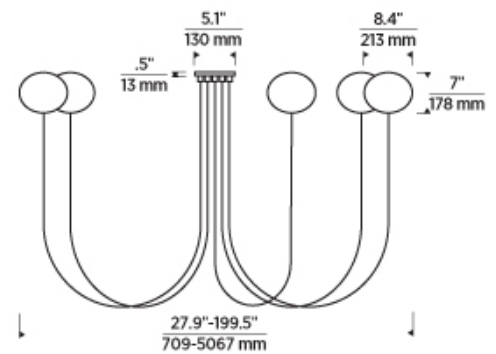

## LAMPING

Includes 50 watts, 3050 total delivered lumens, 2700K LED module. Dimmable with most LED compatible ELV, TRIAC and 0-10V dimmers. Ships with 18 feet of field-cuttable black cable. Can be installed on a sloped ceiling up to 45°. 120V-277V.

## SPECIFICATIONS

PRIMARY MATERIAL	Steel
SHADE MATERIAL	Glass
NET WEIGHT	15 lbs
HEIGHT	7in
WIDTH	27.9in
LENGTH	27.9in
UP LIGHT / DOWN LIGHT / BOTH?	
WET LISTED	
DAMP LISTED	
DRY LISTED	
MIN. HANGING HEIGHT	7in
MAX HANGING HEIGHT	7in
TOTAL CORD LENGTH	216in
TOTAL STEM LENGTH	
STEM QTY	
SLOPED CEILING ADAPTABLE?	Yes 45° Max
GENERAL LISTING	ETL Listed
INCLUDES	