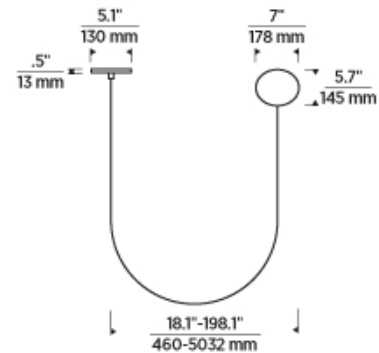

LAMPING

Includes 10 watts, 650 total delivered lumens, 2700K LED module. Dimmable with most LED compatible ELV, TRIAC and 0-10V dimmers. Ships with 18 feet of field-cuttable black cable. Can be installed on a sloped ceiling up to 45°. 120V-277V.

Matte Black with Etched White Glass

Matte Black with Etched White Glass

ORDERING INFORMATION

PBCH357	COLOR TEMP	COLOR	FINISH
	27 2700K	OP OPAL ETCHED	B MATTE BLACK

PBCH357 _____

JOB NAME _____

NOTES _____

HELIUM SMALL T LIGHT CHANDELIER

VISUAL COMFORT & Co.

SPECIFICATIONS

PRIMARY MATERIAL	Steel
SHADE MATERIAL	Glass
NET WEIGHT	2.5 lbs
HEIGHT	5.7in
WIDTH	18.1in
LENGTH	18.1in
UP LIGHT / DOWN LIGHT / BOTH?	
WET LISTED	
DAMP LISTED	
DRY LISTED	
MIN. HANGING HEIGHT	5.7in
MAX HANGING HEIGHT	5.7in
TOTAL CORD LENGTH	216in
TOTAL STEM LENGTH	
STEM QTY	
SLOPED CEILING ADAPTABLE?	Yes 45° Max
GENERAL LISTING	ETL Listed
INCLUDES	