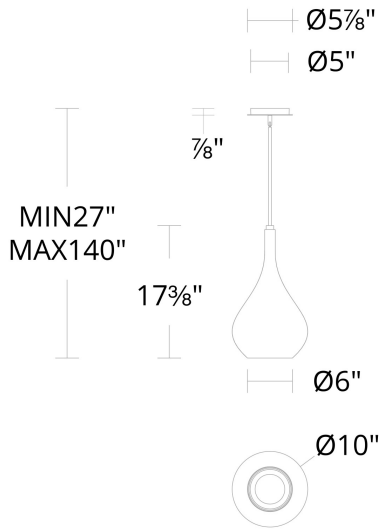

A fresh context with layers of light. A lustrous gold leaf dome suspended within a clear glass teardrop--a seductive shape offering lovely, warm luminescence.

FEATURES

- Driver concealed within the canopy
- Hand-leafed glass will lend itself to variations in each individually unique piece
- Three 12" and one 6" down rods included (additional sold separately)
- Slope ceiling adaptable. Hang straight swivels up to 90 degrees
- Spin-on round canopy with minimal hardware

SPECIFICATIONS

Rated Life	51000 Hours
Standards	ETL, cETL, Damp Location Listed, Title 24 JA8: 2019 Compliant
Input	120/277V, 50/60Hz
Dimming	ELV: 100-5%, TRIAC: 100-5%
Color Temp	3000K
CRI	90
Construction	Clear mouth blown outer glass with an inner hand leafed glass diffuser

PD-74318

Model & Size	Color Temp	Finish	LED Watts	LED Lumens	Delivered Lumens
PD-74318 17"	3000K	AB/GL Gold Leaf/Aged Brass	12W	780	661

Example: **PD-74318-AB/GL**

For custom requests please contact customs@modernforms.com