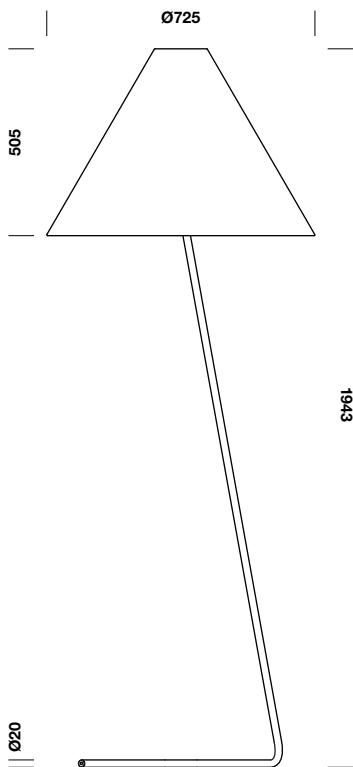

HAT

DESIGNED BY ALAIN MONNENS

tossB

PRODUCT INFORMATION

HAT

LAMP TYPE	RETROFIT LED
FITTING	E27
WATTAGE	15W
VOLTAGE	230V
CLASS	1

ORDER CODE SHADE

BLACK	TS65B
WHITE	TS65W

ORDER CODE BASE

BLACK	T67F1IZL
WHITE	T67F1IWL

tossB