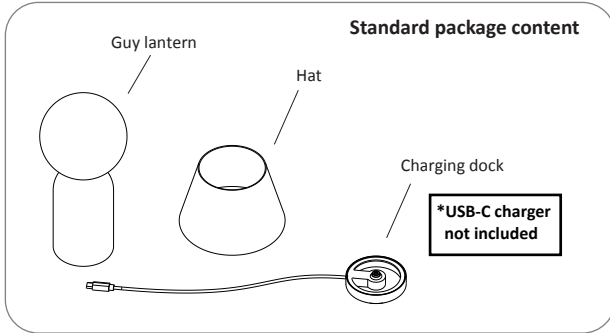

# Guy lantern

The Guy lantern serves as a versatile and convenient lighting source suitable for both indoor and outdoor settings. It goes beyond mere illumination, offering warm light with adjustable dimming options, enhancing user experiences. With a minimum 10-hour (& 80+ hours at dimmest setting) usage time at full charge, it addresses the need for portable, long-lasting lighting, further extended by its adaptability as it transforms into a table lamp when used with a charging base. Its uniqueness lies in its design concept, mimicking a person with interchangeable "clothing" accessories, setting it apart from typical lanterns, including a "cape" – a curved hot pressed felt, "collar glass" – a glass disk, "collar bowl" – a glass bowl, and a rotatable trapezoid-shaped lamp shade. Its soft glow, and durable features make it distinct and appealing. The primary goal was to craft a stylish, versatile, and enduring lighting solution that caters to diverse settings. This objective was successfully achieved by focusing on user needs, such as extended battery life, adaptability, and the opportunity for personalization.

\*USB-C Charger not included.

**Guy Standard package with shade**

**Guy with optional clothing item**

**Optional clothing item**

- Guy Disk Collar (Glass)  
**P4 - GUY - DDGY**
- Guy Cape (Felt)  
**P4 - GUY - CLTM**
- Guy Bowl Collar (Glass)  
**P4 - GUY - BDGY - 5**

**Optional clothing items for Guy**

Simply unscrew the head off the body, place the optional clothing in between and screw together the head and body.

**LEED Information**

**Integrative Process**

To support high-performance, cost-effective project outcomes through an early analysis of the interrelationships among systems. Konzept's LED desktop and task lighting provides finer control over lighting levels in occupied spaces. With personal lighting in place, elimination or downsizing of building lighting systems is possible.