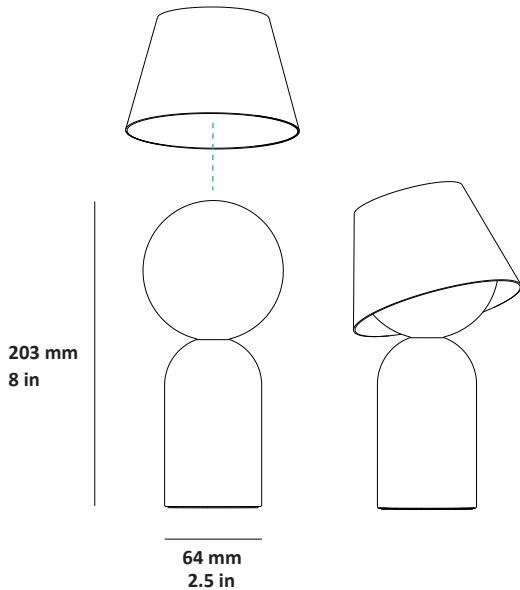

GUY
Lumens: 190
Battery Life : 10 hours at max brightness / 80+ hours at lowest setting (at full charge)
Rated LED Lifespan: 60,000+ hours
Color Temperature: 2,700 K
Color Rendering Index (Ra) : 90+
Color Rendering Index (R9) : 50+
Material: Aluminum, Plexiglass
Warranty: 5 years
Voltage: 5V
Standard Finish (luminare): Matte White, Matte Black, Brass
Shade Finishes: Matte White (Metal)
Matte Black / Brass (Metal)
Dark Grey (Disk Collar, Bowl Collar)
Light Marble (Cape)

*USB-C Charger not included.

Guy Standard package with shade

Guy with optional clothing item

Optional clothing item

- Guy Disk Collar (Glass)
  P4 - GUY - DDGY
- Guy Cape (Felt)
  P4 - GUY - CLTM
- Guy Bowl Collar (Glass)
  P4 - GUY - BDGY - 5

Optional clothing items for Guy

Simply unscrew the head off the body, place the optional clothing in between and screw together the head and body.

LEED Information

Integrative Process

To support high-performance, cost-effective project outcomes through an early analysis of the interrelationships among systems. Konzept's LED desktop and task lighting provides finer control over lighting levels in occupied spaces. With personal lighting in place, elimination or downsizing of building lighting systems is possible.

Interior Lighting

To promote occupants' productivity, comfort and well-being by providing high-quality lighting. Konzept's portable task lighting products provide more than three lighting levels that occupants can easily adjust to suit their needs. Furthermore, all Konzept lighting products use high quality LED light sources with CRI over 90 and L70 rated lifespan over 60,000 hours. Desktop and task personal lighting also provide the opportunity to reduce overhead lighting.