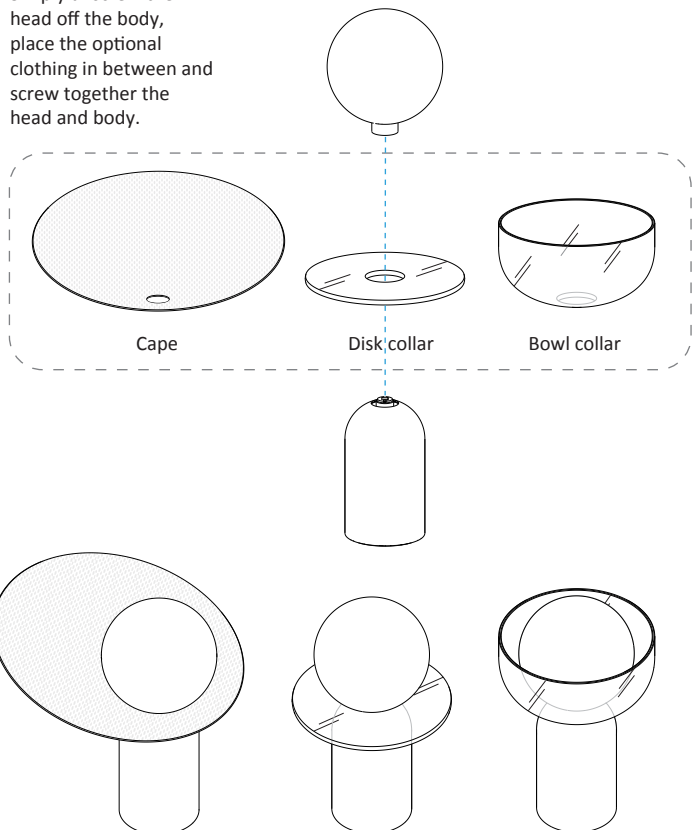

# Guy lantern

The Guy lantern serves as a versatile and convenient lighting source suitable for both indoor and outdoor settings. It goes beyond mere illumination, offering warm light with adjustable dimming options, enhancing user experiences. With a minimum 10-hour (& 80+ hours at dimmest setting) usage time at full charge, it addresses the need for portable, long-lasting lighting, further extended by its adaptability as it transforms into a table lamp when used with a charging base. Its uniqueness lies in its design concept, mimicking a person with interchangeable "clothing" accessories, setting it apart from typical lanterns, including a "cape" – a curved hot pressed felt, "collar glass" – a glass disk, "collar bowl" – a glass bowl, and a rotatable trapezoid-shaped lamp shade. Its soft glow, and durable features make it distinct and appealing. The primary goal was to craft a stylish, versatile, and enduring lighting solution that caters to diverse settings. This objective was successfully achieved by focusing on user needs, such as extended battery life, adaptability, and the opportunity for personalization.

\*USB-C Charger not included.

**Guy Standard package with shade**

**Guy with optional clothing item**

**Optional clothing item**

- Guy Disk Collar (Glass)  
**P4 - GUY - DDGY**
- Guy Cape (Felt)  
**P4 - GUY - CLTM**
- Guy Bowl Collar (Glass)  
**P4 - GUY - BDGY - 5**

**Optional clothing items for Guy**

Simply unscrew the head off the body, place the optional clothing in between and screw together the head and body.

**LEED Information**

**Integrative Process**

To support high-performance, cost-effective project outcomes through an early analysis of the interrelationships among systems. Konzept's LED desktop and task lighting provides finer control over lighting levels in occupied spaces. With personal lighting in place, elimination or downsizing of building lighting systems is possible.