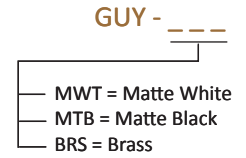

GUY
Lumens: 190
Battery Life : 10 hours at max brightness / 80+ hours at lowest setting (at full charge)
Rated LED Lifespan: 60,000+ hours
Color Temperature: 2,700 K
Color Rendering Index (Ra) : 90+
Color Rendering Index (R9) : 50+
Material: Aluminum, Plexiglass
Warranty: 5 years
Voltage: 5V
Standard Finish (luminare): Matte White, Matte Black, Brass
Shade Finishes: Matte White (Metal)
Matte Black / Brass (Metal)
Dark Grey (Disk Collar, Bowl Collar)
Light Marble (Cape)

*USB-C Charger not included.

Guy Standard package with shade