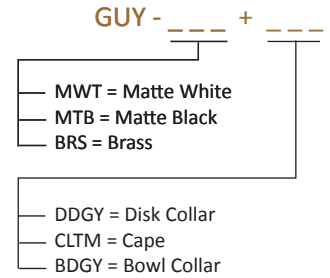

Guy with optional clothing item

Optional clothing item

- Guy Disk Collar (Glass)
  P4 - GUY - DDGY
- Guy Cape (Felt)
  P4 - GUY - CLTM
- Guy Bowl Collar (Glass)
  P4 - GUY - BDGY - 5