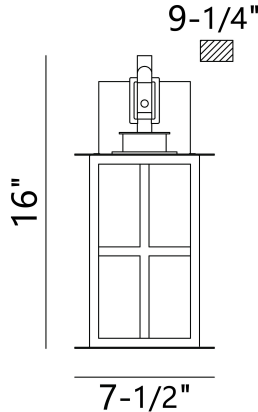

GREYSON, 16IN INTEGRATED LED OUTDOOR WALL LANTERN

PRODUCT DETAILS

No.	:	47200-012
Product Color	:	BRASS-BLACK MIX
Product Material	:	GOL-BLK
Shade / Accent Colour	:	CLEAR
Shade / Accent Material	:	GLASS
Length	:	7.75"
Width	:	7.5"
Height	:	16"
Ext	:	9.25"
Weight	:	10.3LBS
Shade Length	:	6"
Shade Width	:	6"
Shade Height	:	10.75"

TECHNICAL DETAILS

Hanging Support Type	:	J-BOX
Canopy / Backplate Length	:	6.75"
Canopy / Backplate Height	:	5"
Canopy / Backplate Width	:	1.25"
IP Rating	:	IP44
Beam Angle	:	270

PROJECT INFORMATION

Job Name: Date: Type: