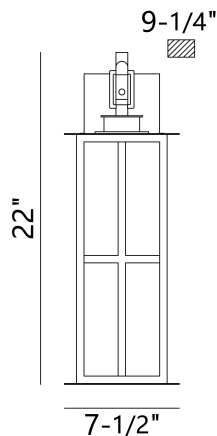

GREYSON, 22IN INTEGRATED LED OUTDOOR WALL LANTERN

PRODUCT DETAILS

No.	:	47201-019
Product Color	:	BRASS-BLACK MIX
Product Material	:	GOL-BLK
Shade / Accent Colour	:	CLEAR
Shade / Accent Material	:	GLASS
Length	:	7.75"
Width	:	7.5"
Height	:	22"
Ext	:	9.25"
Weight	:	12.5LBS
Shade Length	:	6"
Shade Width	:	6"
Shade Height	:	18.75"

LIGHT SOURCE DETAILS

Light Source Type	:	INTEGRATED LED
Bulb Voltage	:	36V
Total Wattage	:	18W
Delivered Lumens	:	575LM
Kelvin	:	3000K
CRI	:	90
Dimmable	:	YES

OPTIONS AVAILABLE

ITEM NO.	FINISH	SHADE
47201-019	BRASS-BLACK MIX	CLEAR

TECHNICAL DETAILS

Hanging Support Type	:	J-BOX
Canopy / Backplate Length	:	6.75"
Canopy / Backplate Height	:	5"
Canopy / Backplate Width	:	1.25"
IP Rating	:	IP44
Beam Angle	:	270

PROJECT INFORMATION

Job Name: Date: Type: