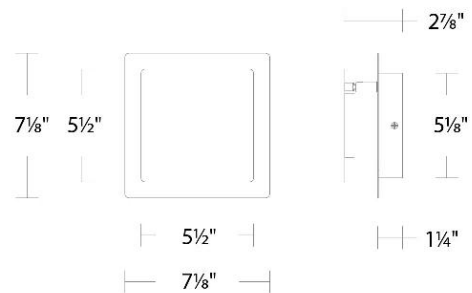

WAC LIGHTING

Greet

Wall Sconce 4CCT

Fixture Type: _____

Catalog Number: _____

Project: _____

Location: _____

Model & Size	Color Temp	Finish	LED Watts	LED Lumens	Delivered Lumens
WS-87407 7"	2700K	BK Black	8 W	630	488
	3000K	WT White	8 W	630	488
	3500K		8 W	630	488
	4000K		8 W	630	488

Example: **WS-87407-40-WT**

For custom requests please contact customs@wacighting.com

DESCRIPTION

Equilateral geometry. Two squares form a boxy frame. The smallest floats over integrated LEDs, allowing soft illumination to radiate around its edges.

FEATURES

- Light source offers 360 degree rotation
- Built in color temperature adjustability. Switch from 2700K/3000K/3500K/4000K
- Driver concealed within the canopy

SPECIFICATIONS

Color Temp:	4000K,3500K,3000K,2700K
Input:	120/277V,50/60Hz
CRI:	90
Dimming:	ELV: 100-10% ,TRIAC: 100-5%
Rated Life:	50000 Hours
Mounting:	Can be mounted on wall in all orientations
Standards:	ETL, cETL Damp Location Listed
Construction:	Aluminum body

FINISHES:

White

Black

LINE DRAWING:

WS-87407