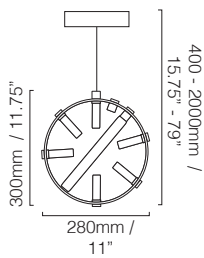

CRI

METAL FINISHES
Satin gold

WEIGHTS

1 Lights 3 kg (7 lb)

SIZES

DETAILS

SUSPENSION
Overall drop can be adjusted onsite.
Supplied with ceiling canopy Ø170 (6.75") or flush mounted ceiling plate Ø100 (4") and 2000mm (79") of cable.