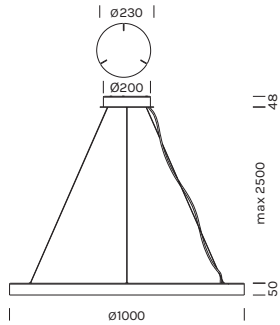

PRELIMINARY

Cavi base tonda / Cables to round canopy

7332	W 3000
Potenza/ Power	1x63.0W
Lumen	1x6646lm
CRI	92
Alimentazione/ Supply	220Vac 50Hz

Articolo Item	Temperatura Temperature	Rosone Canopy	Corpo Body
7332	W	-BI	-BI
RS61 (1Pz)		-NE	-NE
7302 (1Pz)		-BV	-BV
		-OR	-OR
		-TI	-TI

Cavi base tonda / Cables to round canopy

7333	W 3000
Potenza/ Power	1x29.3W | 1x42.6W | 1x63.0W
Lumen	1x3089lm | 1x4493lm | 1x6646lm
CRI	92
Alimentazione/ Supply	220Vac 50Hz