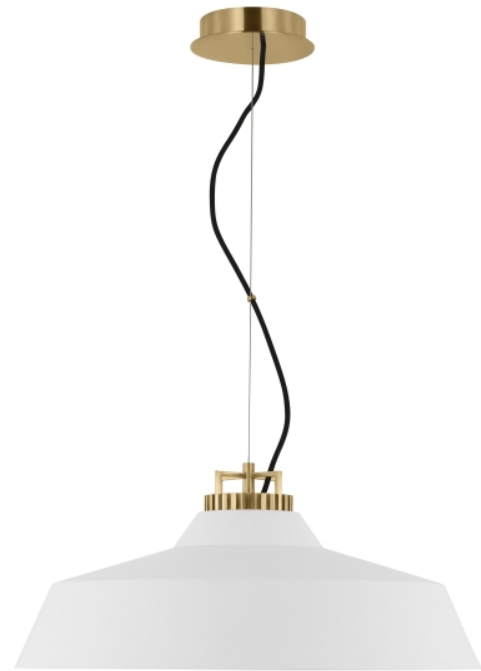

FORGE X-LARGE SHORT PENDANT

VISUAL COMFORT & CO.

PRODUCT FEATURES

- Large Scale Spun Metal Shades that works well over tables, kitchen islands, bars and a host of other applications
- Available in modern finishes
- This item is made of natural brass. It is a living finish that will patina and warm with age which adds richness. If it gets an uneven patina or spots, a brass cleaner can restore the finish
- Fully dimmable LED lamping to create the desired ambiance
- Fixture provided with six feet of field-cutable lazy black cloth cord
- Protected by a 1-year warranty. please visit the "About Us" Page on techlighting.com for more for warranty details

LAMPING

Includes 19 watts, 760 total delivered lumens, 2700K LED modules. Dimmable with most LED compatible ELV, TRIAC and 0-10V dimmers. Ships with 14 feet of field-cutable black cloth cord. 120V-277V.

Matte White/Natural Brass

Matte White/Natural Brass Nightshade Black/Natural Black

ORDERING INFORMATION

SLPD130	COLOR TEMP	COLOR	FINISH
	27 2700K	W MATTE WHITE B NIGHTSHADE BLACK	NB NATURAL BRASS

SLPD130 _____

JOB NAME _____

NOTES _____

FORGE X-LARGE SHORT PENDANT

VISUAL COMFORT & Co.

SPECIFICATIONS

PRIMARY MATERIAL	Brass
SHADE MATERIAL	Aluminum
NET WEIGHT	17 lbs
HEIGHT	10.7in
WIDTH	24in
LENGTH	24in
UP LIGHT / DOWN LIGHT / BOTH?	
WET LISTED	
DAMP LISTED	
DRY LISTED	
MIN. HANGING HEIGHT	24.2in
MAX HANGING HEIGHT	148.4in
TOTAL CORD LENGTH	144in
TOTAL STEM LENGTH	
STEM QTY	
SLOPED CEILING ADAPTABLE?	Yes 45° Max
GENERAL LISTING	ETL Listed
INCLUDES	