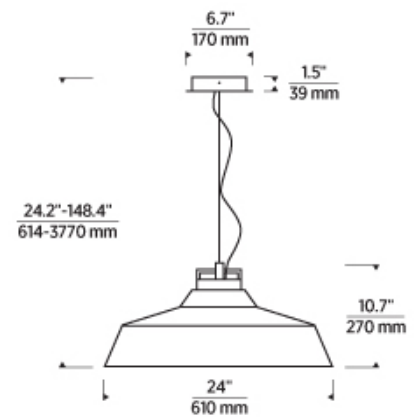

JOB NAME _____

NOTES _____

FORGE X-LARGE SHORT PENDANT

VISUAL COMFORT & Co.

SPECIFICATIONS

PRIMARY MATERIAL	Brass
SHADE MATERIAL	Aluminum
NET WEIGHT	17 lbs
HEIGHT	10.7in
WIDTH	24in
LENGTH	24in
UP LIGHT / DOWN LIGHT / BOTH?	
WET LISTED	
DAMP LISTED	
DRY LISTED	
MIN. HANGING HEIGHT	24.2in
MAX HANGING HEIGHT	148.4in
TOTAL CORD LENGTH	144in
TOTAL STEM LENGTH	
STEM QTY	
SLOPED CEILING ADAPTABLE?	Yes 45° Max
GENERAL LISTING	ETL Listed
INCLUDES	

LAMPING SPECIFICATIONS

	LED LAMP	INTEGRATED LED	NON LED	NO LAMP
DELIVERED LUMENS		760		
WATTS		19		
MAX WATTAGE PER BULB		19W		
		Universal 120V-277V 0-10, ELV, TRIAC		
CCT		2700K		
CRI		90 CRI		
LED LIFETIME		>50000		
L70				
AVERAGE BULB HOURS				
FIELD SERVICEABLE LED				
LAMP BASE		Integrated LED		
LAMP SHAPE		Integrated LED		
LAMP INCLUDED?		True		
WARRANTY**		5 Years		