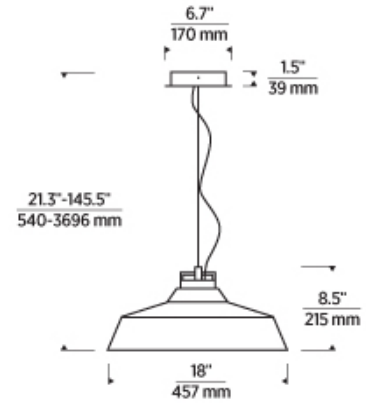

LAMPING

Includes 19 watts, 760 total delivered lumens, 2700K LED modules. Dimmable with most LED compatible ELV, TRIAC and 0-10V dimmers. Ships with 14 feet of field-cuttable black cloth cord. 120V-277V.

JOB NAME _____

NOTES _____

FORGE LARGE SHORT PENDANT

VISUAL COMFORT & Co.

SPECIFICATIONS

PRIMARY MATERIAL	Brass
SHADE MATERIAL	Aluminum
NET WEIGHT	11.5 lbs
HEIGHT	8.5in
WIDTH	18in
LENGTH	18in
UP LIGHT / DOWN LIGHT / BOTH?	
WET LISTED	
DAMP LISTED	
DRY LISTED	
MIN. HANGING HEIGHT	21.3in
MAX HANGING HEIGHT	145.5in
TOTAL CORD LENGTH	144in
TOTAL STEM LENGTH	
STEM QTY	
SLOPED CEILING ADAPTABLE?	Yes 45° Max
GENERAL LISTING	ETL Listed
INCLUDES	

LAMPING SPECIFICATIONS

	LED LAMP	INTEGRATED LED	NON LED	NO LAMP
DELIVERED LUMENS		760		
WATTS		19		
MAX WATTAGE PER BULB		19W		
		Universal 120V-277V 0-10, ELV, TRIAC		
CCT		2700K		
CRI		90 CRI		
LED LIFETIME		>50000		
L70				
AVERAGE BULB HOURS				
FIELD SERVICEABLE LED				
LAMP BASE		Integrated LED		
LAMP SHAPE		Integrated LED		
LAMP INCLUDED?		True		
WARRANTY**		5 Years		