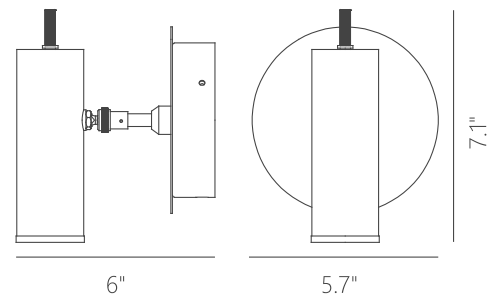

## FOCUS

**Material:**  
Aluminum

**Optical Lens:**  
Acrylic

**Finishes:**  
BC - Brushed Champagne  
SDG - Satin Dark Gray  
SN - Stain Nickel

**Color Temp.:**  
3000K

**CRI (Ra):**  
≥90

**LED Rated Life:**  
≈50,000 Hours