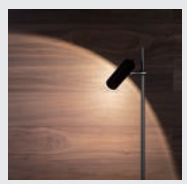

PROJECT			
DATE		TYPE	

Zooming

FOCUS

Material:
Aluminum

Optical Lens:
Acrylic

Finishes:
BC - Brushed Champagne
SDG - Satin Dark Gray
SN - Stain Nickel

Color Temp.:
3000K

CRI (Ra):
≥90

LED Rated Life:
≈50,000 Hours

Dimming:
100% - 10%

Wattage:	6W
Voltage:	100~130V
Total Lumens:	420
Delivered Lumens:	291

PW131274

Dimmable with ELV or TRIAC Dimmer (Not Included)