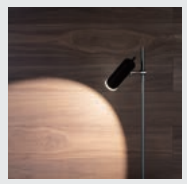

PROJECT			
DATE		TYPE	

Zooming

FOCUS

Material:
Aluminum

Optical Lens:
Acrylic

Finishes:
BC - Brushed Champagne
SDG - Satin Dark Gray
SN - Stain Nickel

Color Temp.:
3000K

CRI (Ra):
≥90

LED Rated Life:
≈50,000 Hours

Dimming:
100% - 10%

Wattage:	6W
Voltage:	100~130V
Total Lumens:	420
Delivered Lumens:	291

PW131274

Dimmable with ELV or TRIAC Dimmer (Not Included)