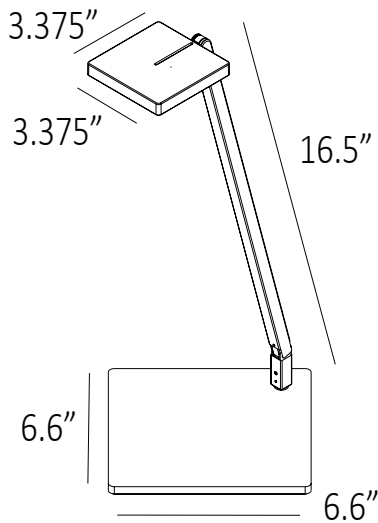

Contemporary Spotlight

Focaccia solo desk lamp

Designers
Kenneth Ng, Edmund Ng

Best of NeoCon GOLD 2022

The Focaccia Solo Lamp is a compact version of the Focaccia Desk. It still comes standard with a slim and flexible body that can be bent at the joints, and swiveled at the base, but instead features one arm to fit into those smaller areas. The diffused square spotlight head is able to adjust light color from 2700 K (warm) to 5000 K (white), and brightness level with a touch strip on the top. Additionally, the Solo model includes an occupancy sensor, and a USB-C charging port for charging devices. This contemporary lamp is functional, stylish, and compact.

Technical Information

	Focaccia Solo
Occupancy Sensor:	Built-in
USB-C port:	Built-in
Color Temperature:	2,700K - 5000K
Lumens:	460
Energy Consumption:	7 W
Standard Finishes:	Matte Black, Silver, Matte Fire Red
L-90 Rated Lifespan:	60,000 hours
Color Rendering Index:	90+
Brightness Adjustability:	Continuous dimming (touchstrip)
Material:	Aluminum, plastic
Safety Rating:	C-UL-US Certified
Warranty:	5 years
Voltage:	100-240V

Focaccia Solo

FCD - 1 - - - -

Dimensions

Photometrics: Light source placed 15" away from work surface

LEED Information

Integrative Process

To support high-performance, cost-effective project outcomes through an early analysis of the interrelationships among systems.