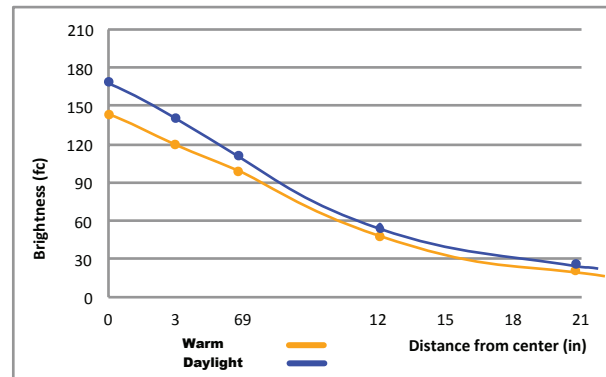

Technical Information

	Focaccia Solo
Occupancy Sensor:	Built-in
USB-C port:	Built-in
Color Temperature:	2,700K - 5000K
Lumens:	460
Energy Consumption:	7 W
Standard Finishes:	Matte Black, Silver, Matte Fire Red
L-90 Rated Lifespan:	60,000 hours
Color Rendering Index:	90+
Brightness Adjustability:	Continuous dimming (touchstrip)
Material:	Aluminum, plastic
Safety Rating:	C-UL-US Certified
Warranty:	5 years
Voltage:	100-240V

Focaccia Solo

FCD - 1 - - - -

Dimensions

Photometrics: Light source placed 15" away from work surface

LEED Information

Integrative Process

To support high-performance, cost-effective project outcomes through an early analysis of the interrelationships among systems.