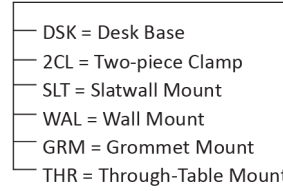

Contemporary Spotlight

Focaccia solo desk lamp

Designers
Kenneth Ng, Edmund Ng

Best of NeoCon GOLD 2022

The Focaccia Solo Lamp is a compact version of the Focaccia Desk. It still comes standard with a slim and flexible body that can be bent at the joints, and swiveled at the base, but instead features one arm to fit into those smaller areas. The diffused square spotlight head is able to adjust light color from 2700 K (warm) to 5000 K (white), and brightness level with a touch strip on the top. Additionally, the Solo model includes an occupancy sensor, and a USB-C charging port for charging devices. This contemporary lamp is functional, stylish, and compact.

Technical Information

	Focaccia Solo
Occupancy Sensor:	Built-in
USB-C port:	Built-in
Color Temperature:	2,700K - 5000K
Lumens:	460
Energy Consumption:	7 W
Standard Finishes:	Matte Black, Silver, Matte Fire Red
L-90 Rated Lifespan:	60,000 hours
Color Rendering Index:	90+
Brightness Adjustability:	Continuous dimming (touchstrip)
Material:	Aluminum, plastic
Safety Rating:	C-UL-US Certified
Warranty:	5 years
Voltage:	100-240V

Focaccia Solo

FCD - 1 - - - -

Dimensions

Photometrics: Light source placed 15" away from work surface

LEED Information

Integrative Process

To support high-performance, cost-effective project outcomes through an early analysis of the interrelationships among systems.